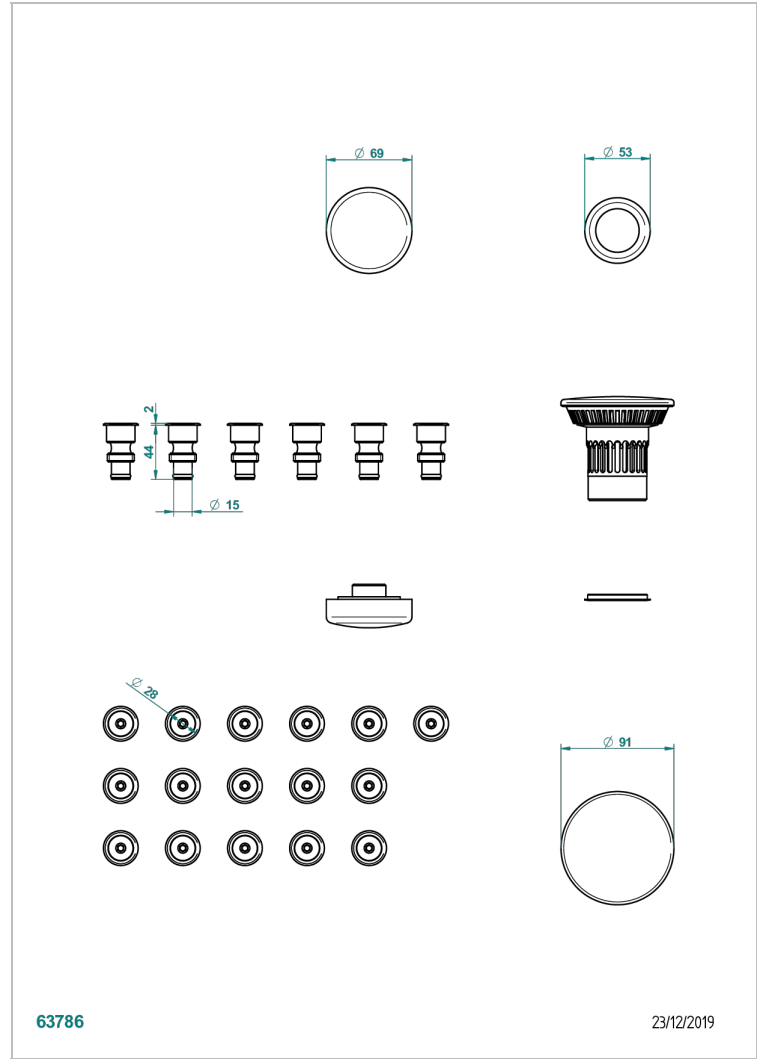

WHIRPOOL SYSTEM

B12-K16H

Whirlpool system with 16 hydro jets

CHARACTERISTIC

- Whirlpool system
- Whirlpool system with 16 hydro jets

AVAILABLE FINITIONS

Blush PVD - H62
Brass color PVD - H49
Brown bronze color PVD - F33
Gold color PVD - H52
Graphite PVD - H64
Matt Umber PVD - H67

Matt blush PVD - H60
Matt brass color PVD - H50
Matt brown bronze color PVD - F34
Matt graphite PVD - H65
Matt nickel color PVD - H56
Nickel color PVD - H55

Polished chrome (color finish) - A02
Umber PVD - H66