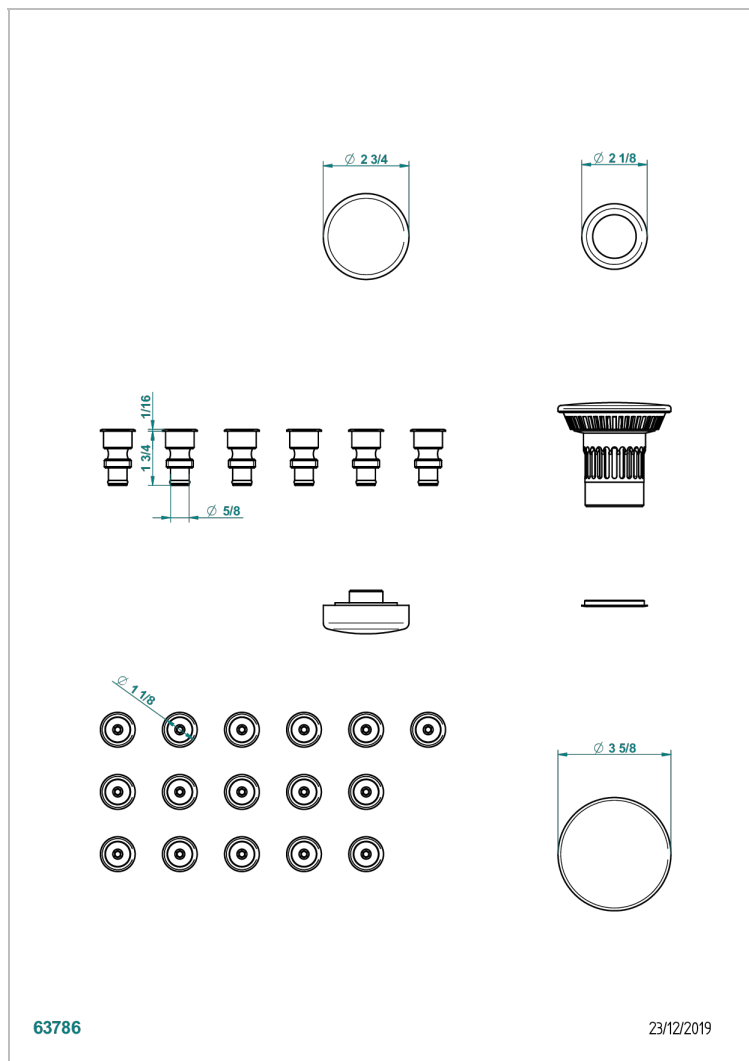

WHIRPOOL SYSTEM

B12-K16H

Whirlpool system with 16 hydro jets

THG[®]
PARIS

CHARACTERISTIC

- Whirlpool system
- Whirlpool system with 16 hydro jets

AVAILABLE FINITIONS

Blush PVD - H62
Brass color PVD - H49
Brown bronze color PVD - F33
Gold color PVD - H52
Graphite PVD - H64
Matt Umber PVD - H67

Matt blush PVD - H60
Matt brass color PVD - H50
Matt brown bronze color PVD - F34
Matt graphite PVD - H65
Matt nickel color PVD - H56
Nickel color PVD - H55

Polished chrome (color finish) - A02
Umber PVD - H66