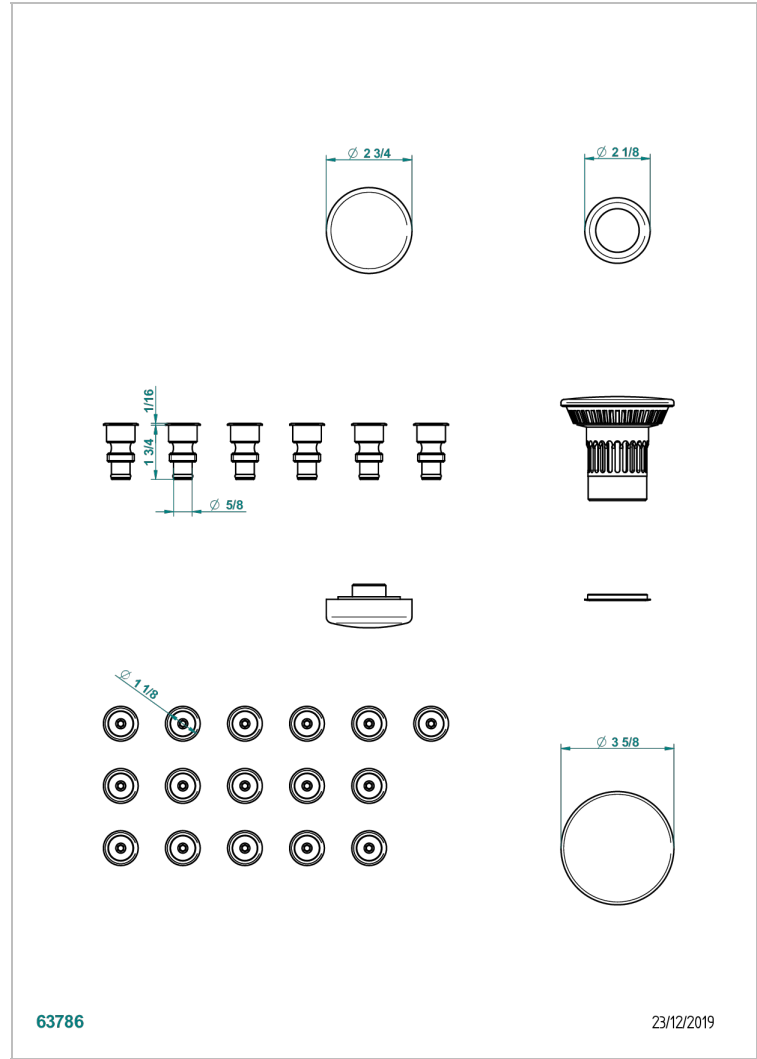

# WHIRLPOOL SYSTEM

B12-K16H

Whirlpool system with 16 hydro jets

THG<sup>®</sup>  
PARIS

## CHARACTERISTIC

- Whirlpool system
- Whirlpool system with 16 hydro jets

## AVAILABLE FINITIONS

Blush PVD - H62  
Brass color PVD - H49  
Brown bronze color PVD - F33  
Gold color PVD - H52  
Graphite PVD - H64  
Matt Umber PVD - H67

Matt blush PVD - H60  
Matt brass color PVD - H50  
Matt brown bronze color PVD - F34  
Matt graphite PVD - H65  
Matt nickel color PVD - H56  
Nickel color PVD - H55

Polished chrome (color finish) - A02  
Umber PVD - H66