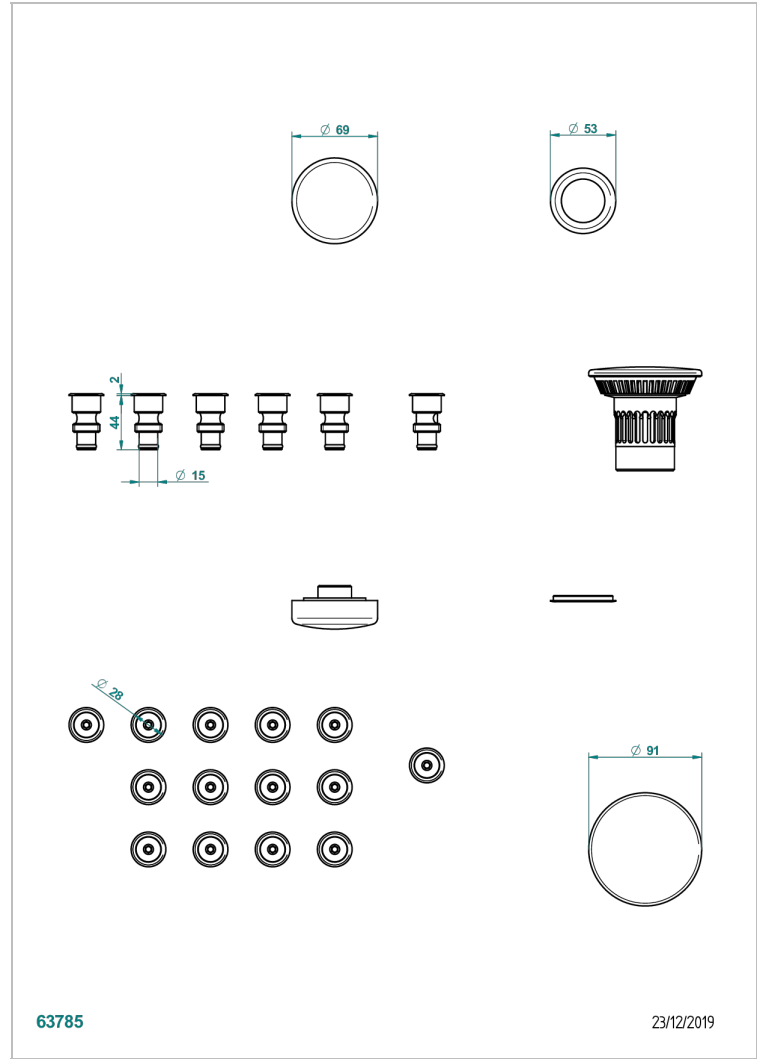

WHIRPOOL SYSTEM

B12-K14H

Whirlpool system with 14 hydro jets

63785

23/12/2019

CHARACTERISTIC

- Whirlpool system
- Whirlpool system with 14 hydro jets

AVAILABLE FINITIONS

Blush PVD - H62
Brass color PVD - H49
Brown bronze color PVD - F33
Chrome polished - A02
Gold color PVD - H52
Graphite PVD - H64

Matt Umber PVD - H67
Matt blush PVD - H60
Matt brass color PVD - H50
Matt brown bronze color PVD - F34
Matt graphite PVD - H65
Matt nickel color PVD - H56

Nickel color PVD - H55
Umber PVD - H66