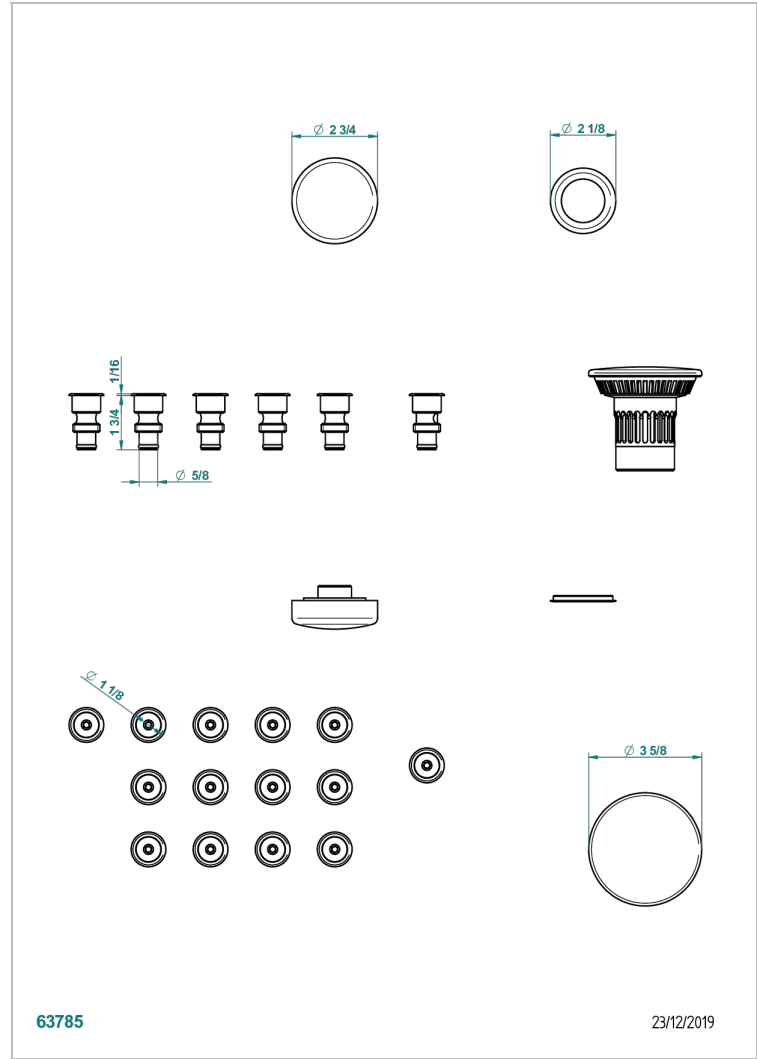

WHIRPOOL SYSTEM

B12-K14H

Whirlpool system with 14 hydro jets

THG[®]
PARIS

CARACTERÍSTICAS

- Whirlpool system
- Whirlpool system with 14 hydro jets

ACABADOS DISPONIBLES

Cromo - A02
Pvd blush - H62
Pvd blush mate - H60
Pvd color latón - H49
Pvd color latón mate - H50
Pvd color níquel - H55

Pvd color níquel mate - H56
Pvd color oro - H52
Pvd grafito - H64
Pvd grafito mate - H65
Pvd marrón bronce - F33
Pvd marrón bronce mate - F34

Pvd umber - H66
Pvd umber mate - H67