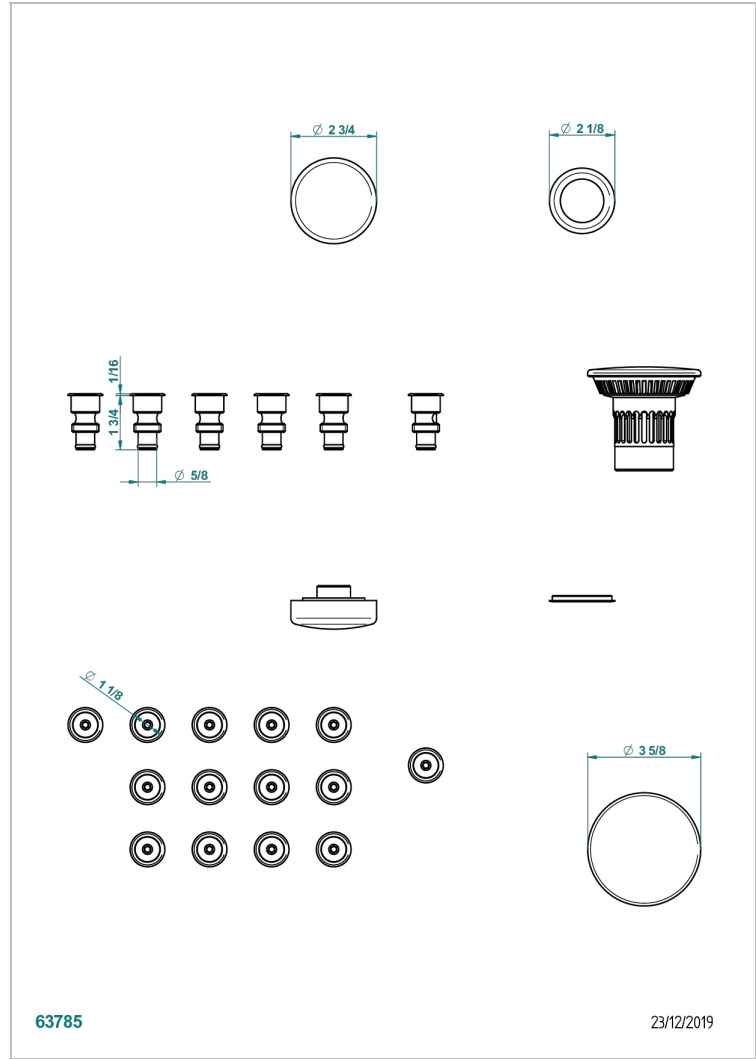

WHIRLPOOL SYSTEM

B12-K14H

Whirlpool system with 14 hydro jets

CHARACTERISTIC

- Whirlpool system
- Whirlpool system with 14 hydro jets

AVAILABLE FINITIONS

Blush PVD - H62
Brass color PVD - H49
Brown bronze color PVD - F33
Chrome polished - A02
Gold color PVD - H52
Graphite PVD - H64

Matt Umber PVD - H67
Matt blush PVD - H60
Matt brass color PVD - H50
Matt brown bronze color PVD - F34
Matt graphite PVD - H65
Matt nickel color PVD - H56

Nickel color PVD - H55
Umber PVD - H66