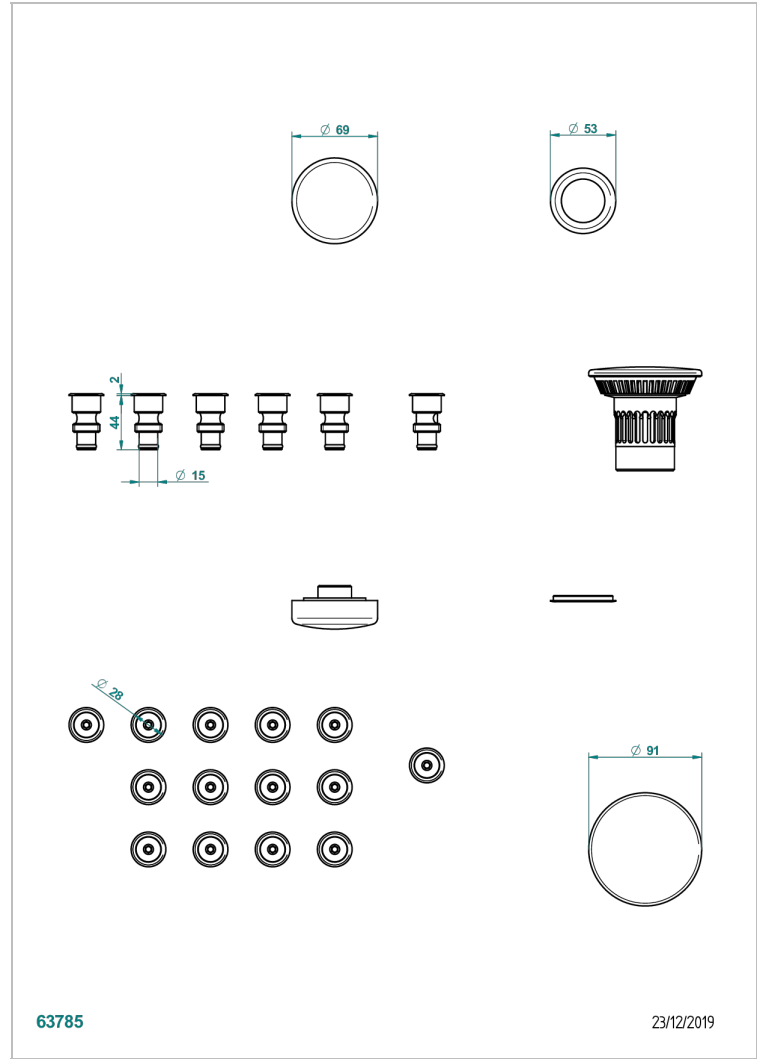

# WHIRPOOL SYSTEM

B12-K14H

Whirlpool system with 14 hydro jets

THG<sup>®</sup>  
PARIS

63785

23/12/2019

## CHARACTERISTIC

- Whirlpool system
- Whirlpool system with 14 hydro jets

## AVAILABLE FINITIONS

Blush PVD - H62  
Brass color PVD - H49  
Brown bronze color PVD - F33  
Gold color PVD - H52  
Graphite PVD - H64  
Matt Umber PVD - H67

Matt blush PVD - H60  
Matt brass color PVD - H50  
Matt brown bronze color PVD - F34  
Matt graphite PVD - H65  
Matt nickel color PVD - H56  
Nickel color PVD - H55

Polished chrome (color finish) - A02  
Umber PVD - H66