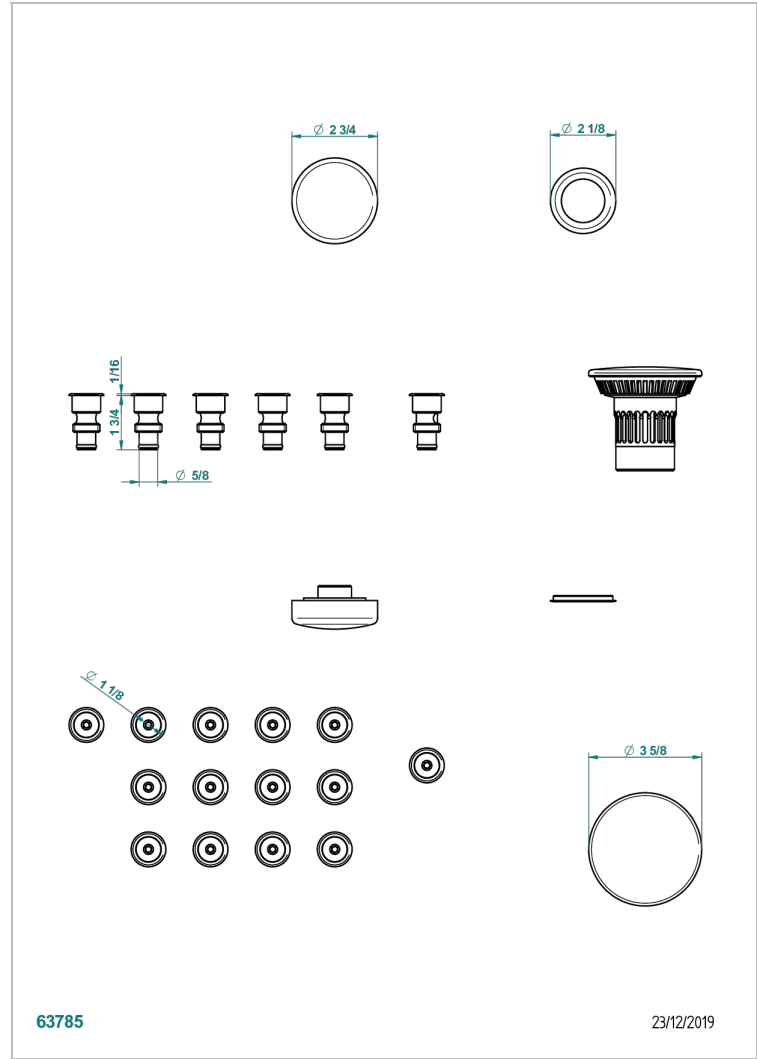

# WHIRPOOL SYSTEM

B12-K14H

Whirlpool system with 14 hydro jets

THG<sup>®</sup>  
PARIS

## CHARACTERISTIC

- Whirlpool system
- Whirlpool system with 14 hydro jets

## AVAILABLE FINITIONS

Blush PVD - H62  
Brass color PVD - H49  
Brown bronze color PVD - F33  
Gold color PVD - H52  
Graphite PVD - H64  
Matt Umber PVD - H67

Matt blush PVD - H60  
Matt brass color PVD - H50  
Matt brown bronze color PVD - F34  
Matt graphite PVD - H65  
Matt nickel color PVD - H56  
Nickel color PVD - H55

Polished chrome (color finish) - A02  
Umber PVD - H66