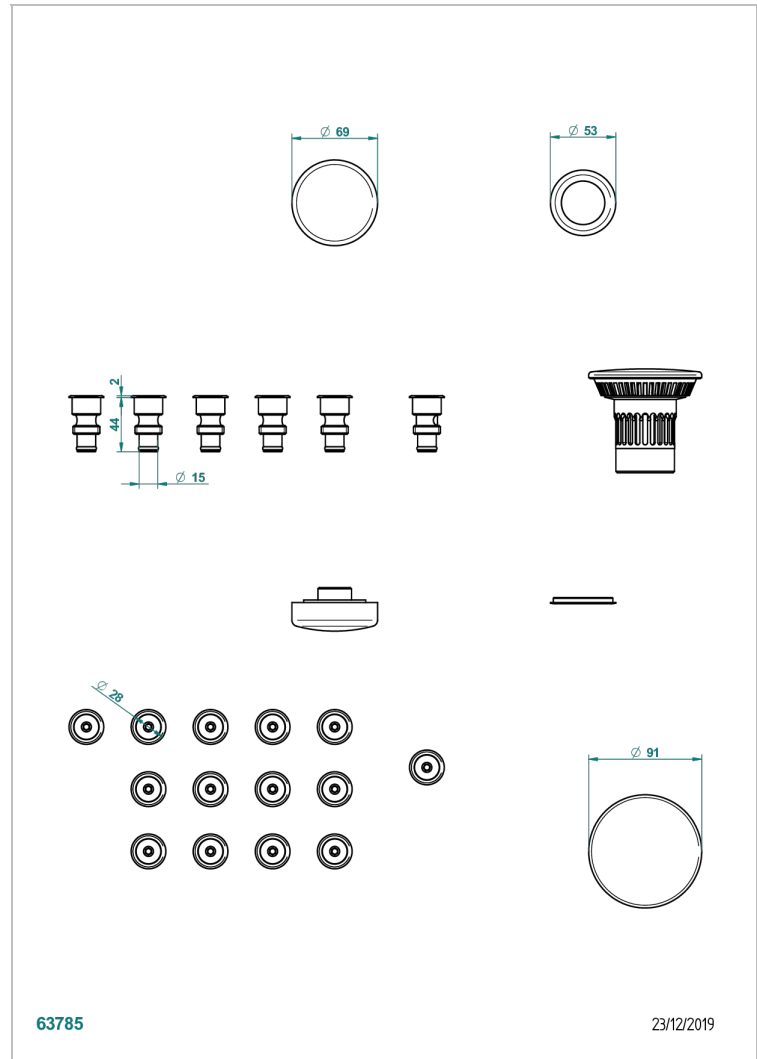

WHIRPOOL SYSTEM

B12-K14H

Whirlpool system with 14 hydro jets

THG[®]
PARIS

63785

23/12/2019

CHARACTERISTIC

- Whirlpool system
- Whirlpool system with 14 hydro jets

AVAILABLE FINITIONS

Blush PVD - H62
Brass color PVD - H49
Brown bronze color PVD - F33
Gold color PVD - H52
Graphite PVD - H64
Matt Umber PVD - H67

Matt blush PVD - H60
Matt brass color PVD - H50
Matt brown bronze color PVD - F34
Matt graphite PVD - H65
Matt nickel color PVD - H56
Nickel color PVD - H55

Polished chrome (color finish) - A02
Umber PVD - H66