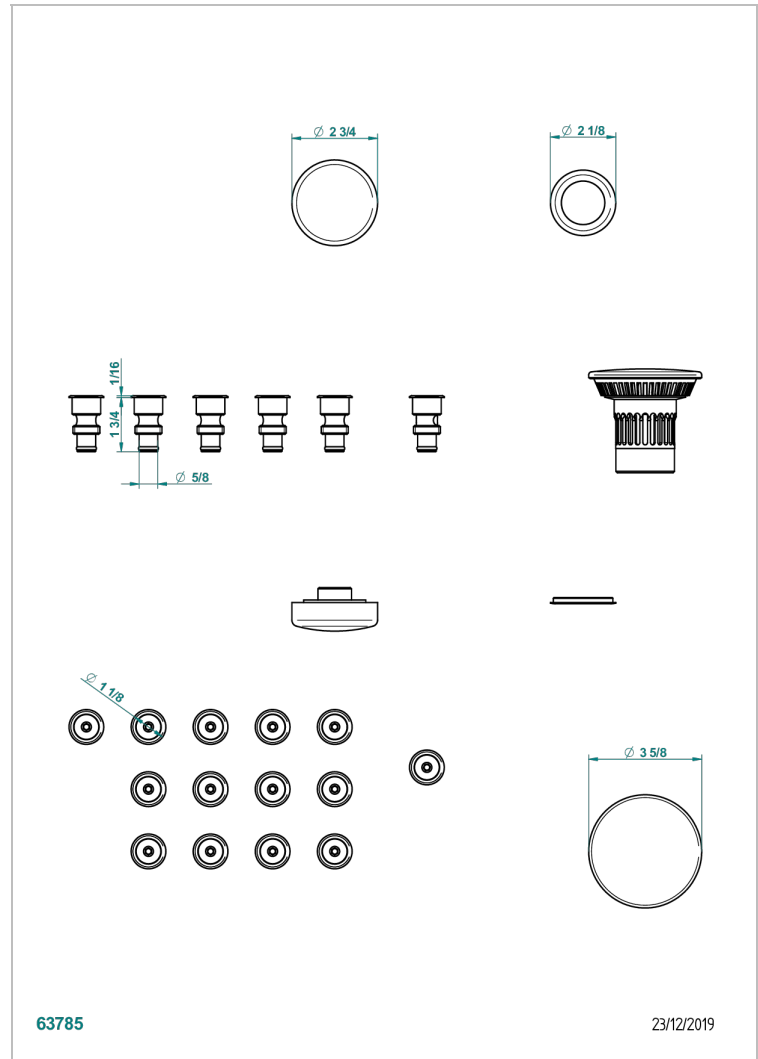

WHIRPOOL SYSTEM

B12-K14H

Whirlpool system with 14 hydro jets

THG[®]
PARIS

CARACTERÍSTICAS

- Whirlpool system
- Whirlpool system with 14 hydro jets

ACABADOS DISPONIBLES

Cromo - A02
Pvd blush - H62
Pvd blush mate - H60
Pvd color latón - H49
Pvd color latón mate - H50
Pvd color níquel - H55

Pvd color níquel mate - H56
Pvd color oro - H52
Pvd grafito - H64
Pvd grafito mate - H65
Pvd marrón bronce - F33
Pvd marrón bronce mate - F34

Pvd umber - H66
Pvd umber mate - H67