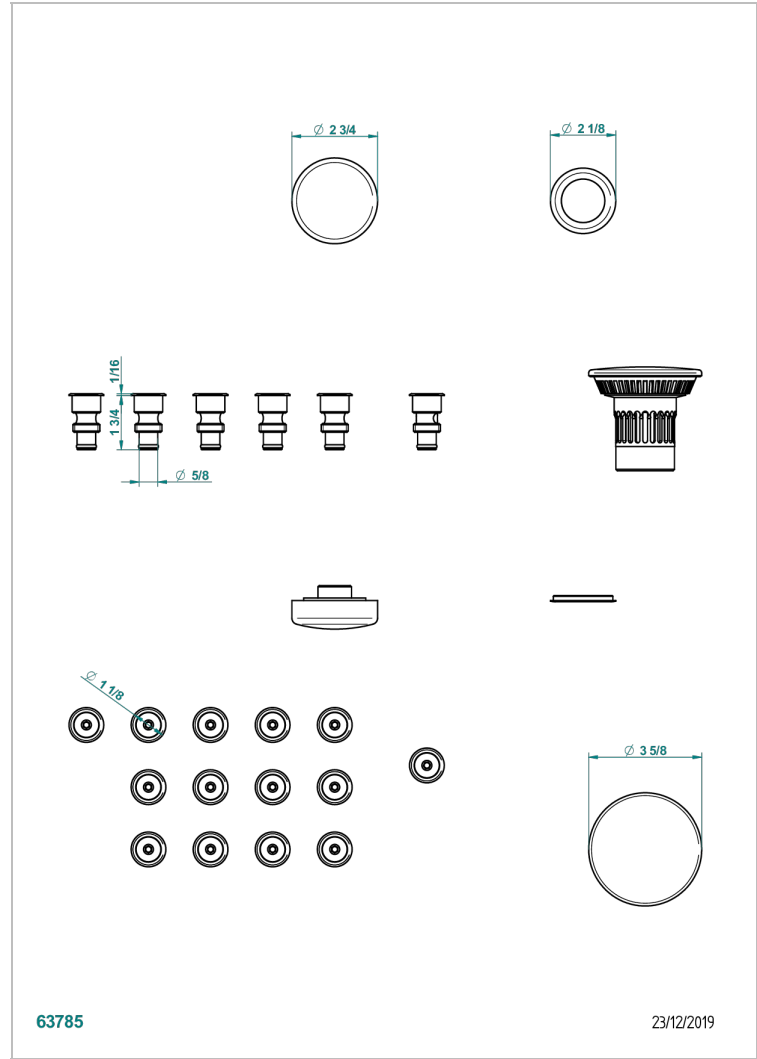

WHIRPOOL SYSTEM

B12-K14H

Whirlpool system with 14 hydro jets

63785

23/12/2019

CHARACTERISTIC

- Whirlpool system
- Whirlpool system with 14 hydro jets

AVAILABLE FINITIONS

Blush PVD - H62
Brass color PVD - H49
Brown bronze color PVD - F33
Gold color PVD - H52
Graphite PVD - H64
Matt Umber PVD - H67

Matt blush PVD - H60
Matt brass color PVD - H50
Matt brown bronze color PVD - F34
Matt graphite PVD - H65
Matt nickel color PVD - H56
Nickel color PVD - H55

Polished chrome (color finish) - A02
Umber PVD - H66