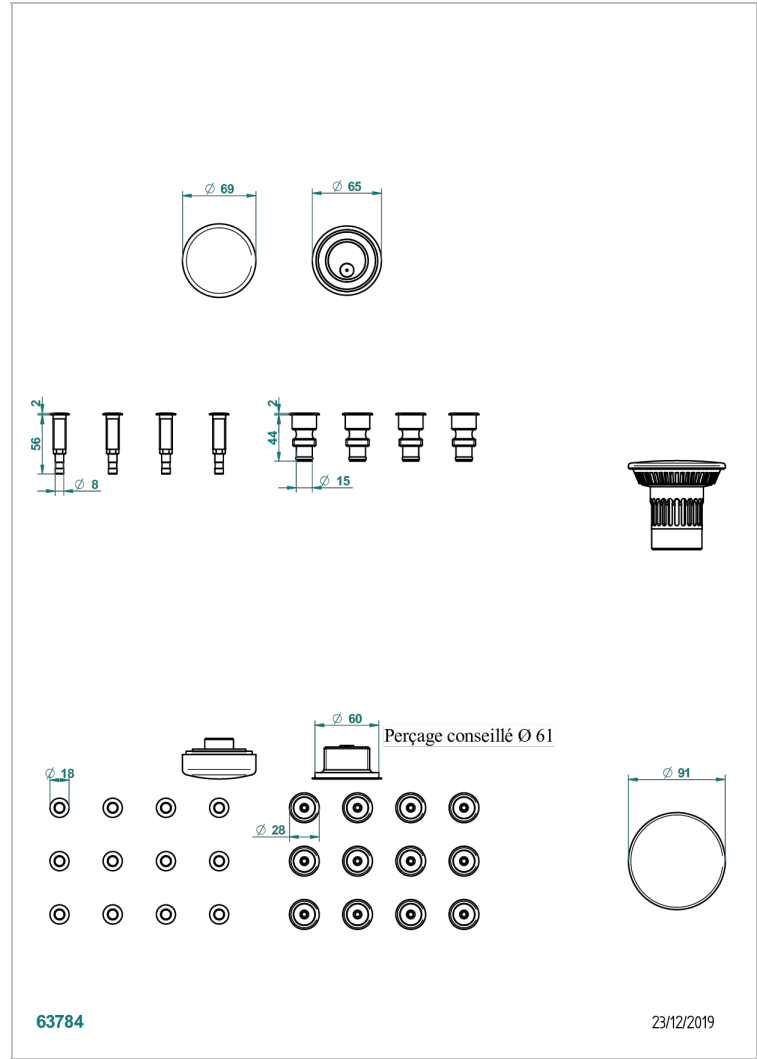

WHIRLPOOL SYSTEM

B12-K12H12A

Whirlpool system with 12 hydro jets and 12 aero jets

CHARACTERISTIC

- Whirlpool system
- Whirlpool system with 12 hydro jets and 12 aero jets

AVAILABLE FINITIONS

Blush PVD - H62
Brass color PVD - H49
Brown bronze color PVD - F33
Chrome polished - A02
Gold color PVD - H52
Graphite PVD - H64

Matt Umber PVD - H67
Matt blush PVD - H60
Matt brass color PVD - H50
Matt brown bronze color PVD - F34
Matt graphite PVD - H65
Matt nickel color PVD - H56

Nickel color PVD - H55
Umber PVD - H66