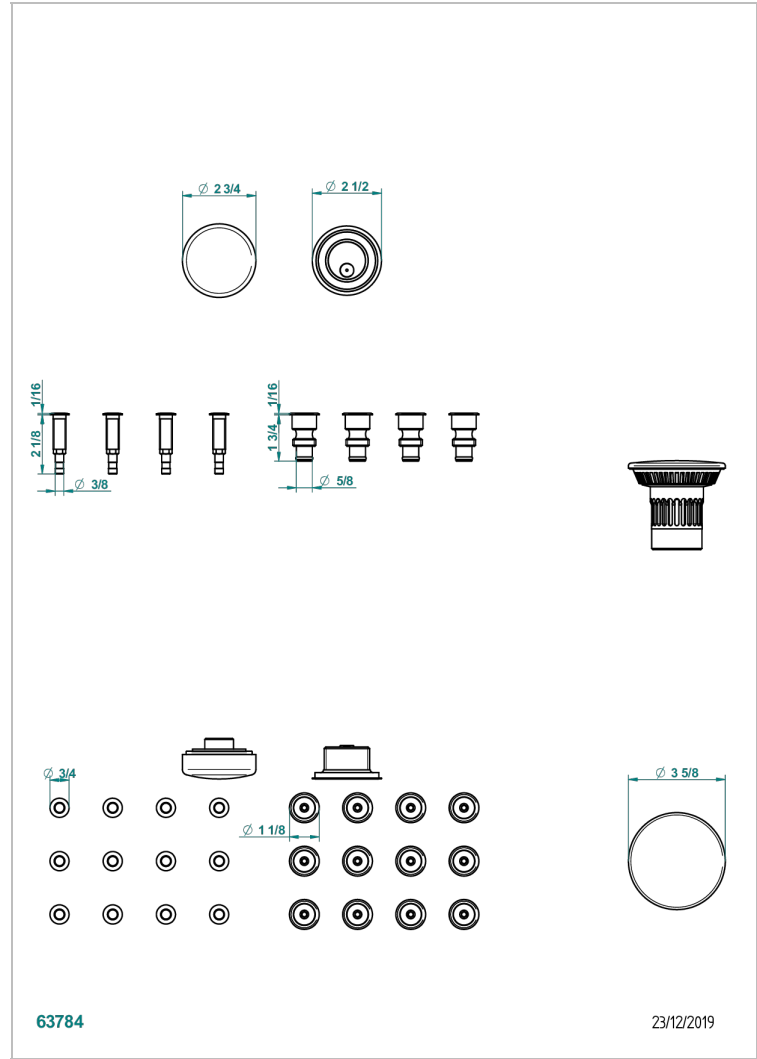

WHIRLPOOL SYSTEM

B12-K12H12A

Whirlpool system with 12 hydro jets and 12 aero jets

CHARACTERISTIC

- Whirlpool system
- Whirlpool system with 12 hydro jets and 12 aero jets

AVAILABLE FINITIONS

Blush PVD - H62
Brass color PVD - H49
Brown bronze color PVD - F33
Chrome polished - A02
Gold color PVD - H52
Graphite PVD - H64

Matt Umber PVD - H67
Matt blush PVD - H60
Matt brass color PVD - H50
Matt brown bronze color PVD - F34
Matt graphite PVD - H65
Matt nickel color PVD - H56

Nickel color PVD - H55
Umber PVD - H66