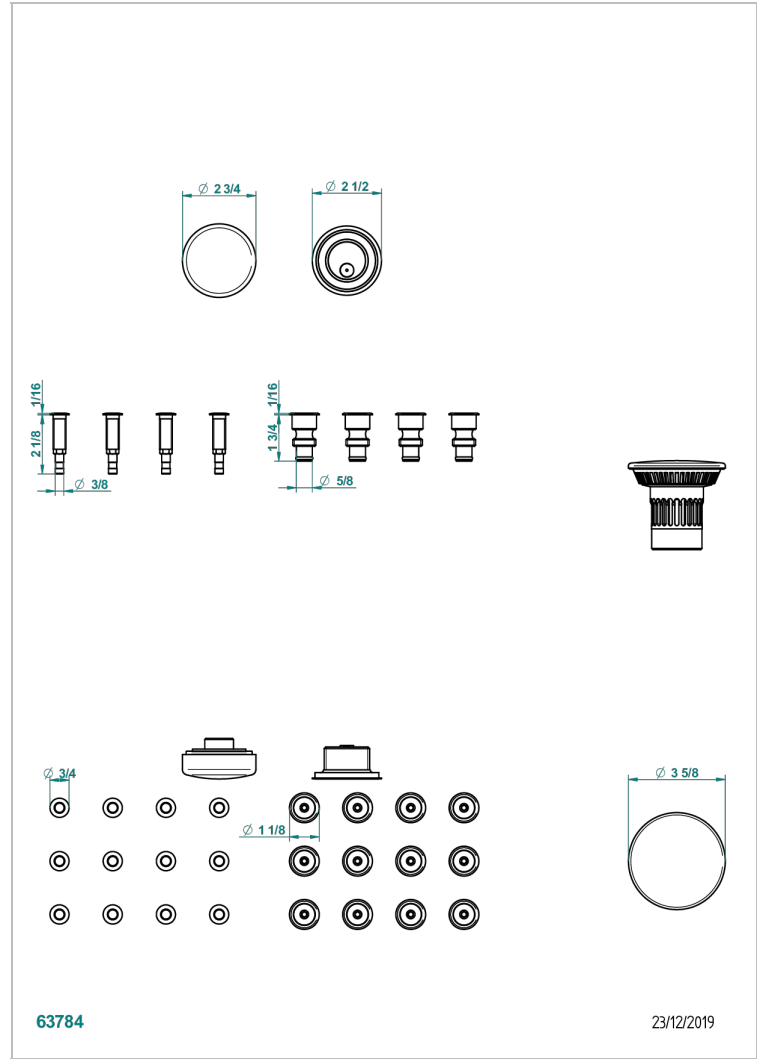

WHIRPOOL SYSTEM

B12-K12H12A

Whirlpool system with 12 hydro jets and 12 aero jets

CHARACTERISTIC

- Whirlpool system
- Whirlpool system with 12 hydro jets and 12 aero jets

AVAILABLE FINITIONS

Blush PVD - H62
Brass color PVD - H49
Brown bronze color PVD - F33
Gold color PVD - H52
Graphite PVD - H64
Matt Umber PVD - H67

Matt blush PVD - H60
Matt brass color PVD - H50
Matt brown bronze color PVD - F34
Matt graphite PVD - H65
Matt nickel color PVD - H56
Nickel color PVD - H55

Polished chrome (color finish) - A02
Umber PVD - H66