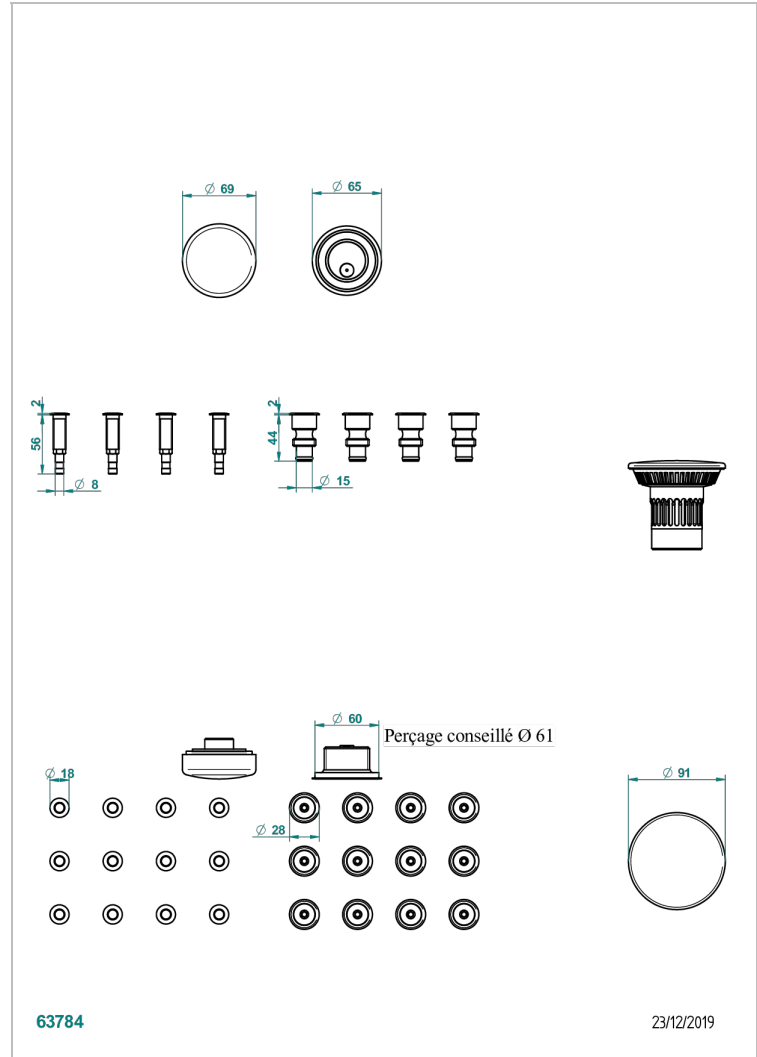

WHIRPOOL SYSTEM

B12-K12H12A

Whirlpool system with 12 hydro jets and 12 aero jets

THG[®]
PARIS

EIGENSCHAFTEN

- Whirlpool system
- Whirlpool system with 12 hydro jets and 12 aero jets

VERFÜGBARE OBERFLÄCHEN

Chrom - A02
Pvd blush - H62
Pvd blush matt - H60
Pvd bronze braun - F33
Pvd bronze braun matt - F34
Pvd gold - H52

Pvd graphite - H64
Pvd graphite matt - H65
Pvd messing - H49
Pvd messing matt - H50
Pvd nickel - H55
Pvd nickel matt - H56

Pvd umber - H66
Pvd umber matt - H67