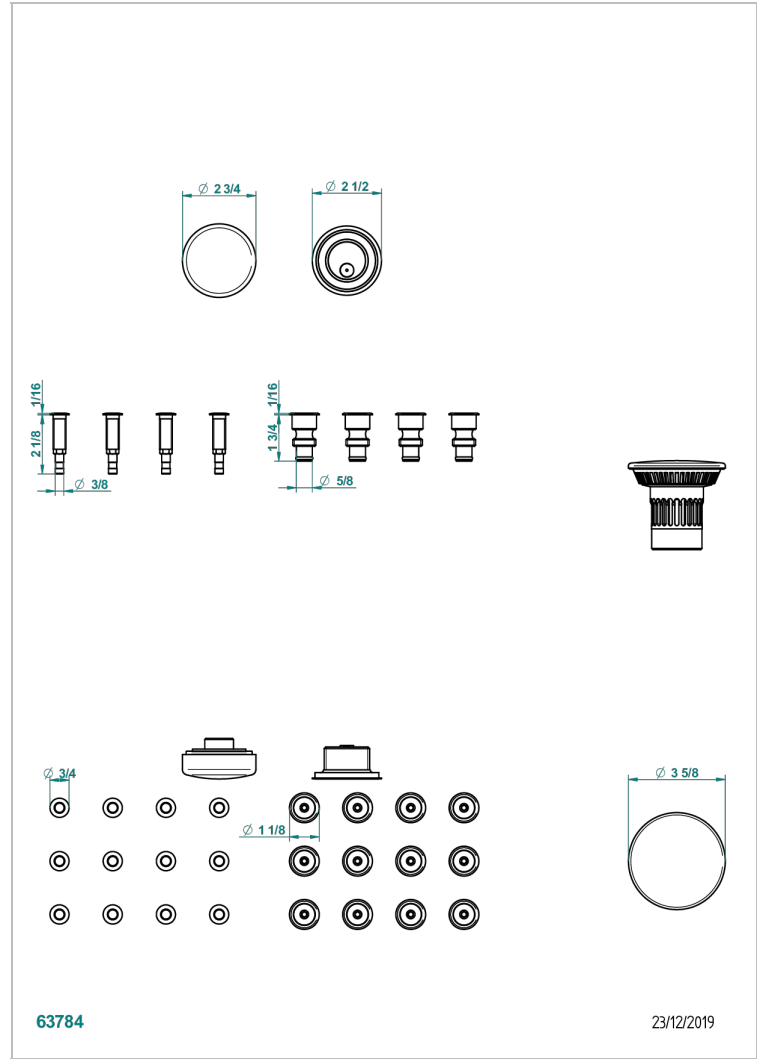

WHIRPOOL SYSTEM

B12-K12H12A

Whirlpool system with 12 hydro jets and 12 aero jets

EIGENSCHAFTEN

- Whirlpool system
- Whirlpool system with 12 hydro jets and 12 aero jets

VERFÜGBARE OBERFLÄCHEN

Chrom - A02
Pvd blush - H62
Pvd blush matt - H60
Pvd bronze braun - F33
Pvd bronze braun matt - F34
Pvd gold - H52

Pvd graphite - H64
Pvd graphite matt - H65
Pvd messing - H49
Pvd messing matt - H50
Pvd nickel - H55
Pvd nickel matt - H56

Pvd umber - H66
Pvd umber matt - H67