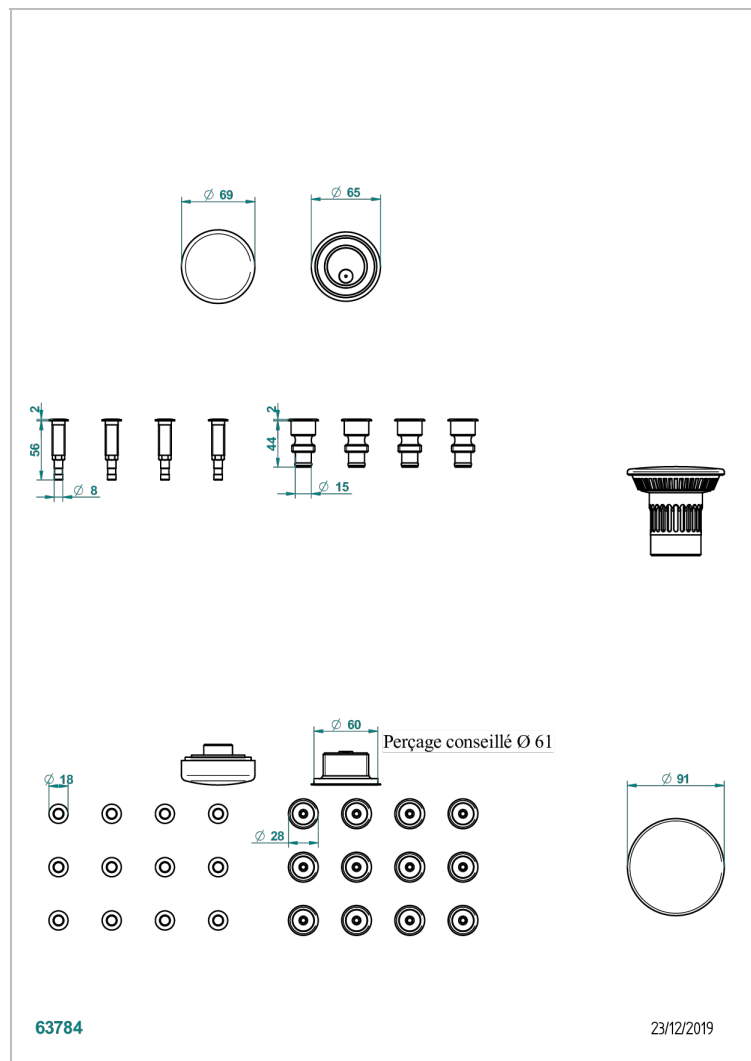

WHIRPOOL SYSTEM

B12-K12H12A

Whirlpool system with 12 hydro jets and 12 aero jets

THG[®]
PARIS

CHARACTERISTIC

- Whirlpool system
- Whirlpool system with 12 hydro jets and 12 aero jets

AVAILABLE FINITIONS

Blush PVD - H62
Brass color PVD - H49
Brown bronze color PVD - F33
Gold color PVD - H52
Graphite PVD - H64
Matt Umber PVD - H67

Matt blush PVD - H60
Matt brass color PVD - H50
Matt brown bronze color PVD - F34
Matt graphite PVD - H65
Matt nickel color PVD - H56
Nickel color PVD - H55

Polished chrome (color finish) - A02
Umber PVD - H66