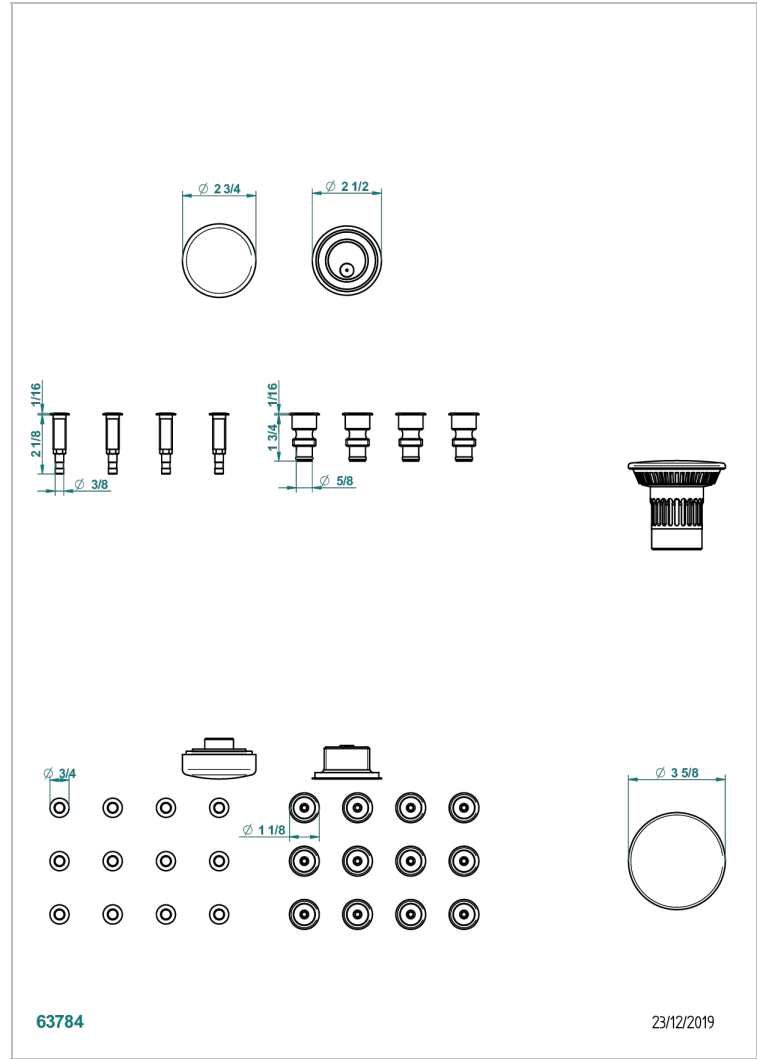

# WHIRPOOL SYSTEM

B12-K12H12A

Whirlpool system with 12 hydro jets and 12 aero jets

## CHARACTERISTIC

- Whirlpool system
- Whirlpool system with 12 hydro jets and 12 aero jets

## AVAILABLE FINITIONS

Blush PVD - H62  
Brass color PVD - H49  
Brown bronze color PVD - F33  
Gold color PVD - H52  
Graphite PVD - H64  
Matt Umber PVD - H67

Matt blush PVD - H60  
Matt brass color PVD - H50  
Matt brown bronze color PVD - F34  
Matt graphite PVD - H65  
Matt nickel color PVD - H56  
Nickel color PVD - H55

Polished chrome (color finish) - A02  
Umber PVD - H66