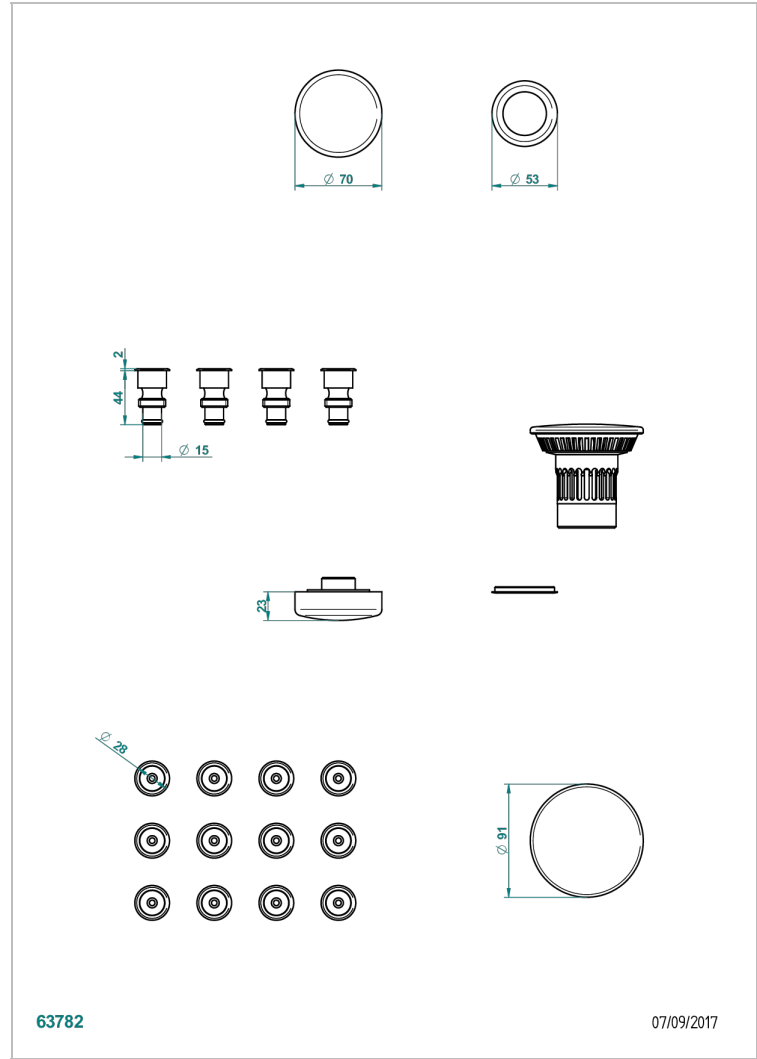

WHIRPOOL SYSTEM

B12-K12H

Whirlpool system with 12 hydro jets

THG[®]
PARIS

CARACTERÍSTICAS

- Whirlpool system
- Whirlpool system with 12 hydro jets

ACABADOS DISPONIBLES

Cromo - A02
Pvd blush - H62
Pvd blush mate - H60
Pvd color latón - H49
Pvd color latón mate - H50
Pvd color níquel - H55

Pvd color níquel mate - H56
Pvd color oro - H52
Pvd grafito - H64
Pvd grafito mate - H65
Pvd marrón bronce - F33
Pvd marrón bronce mate - F34

Pvd umber - H66
Pvd umber mate - H67