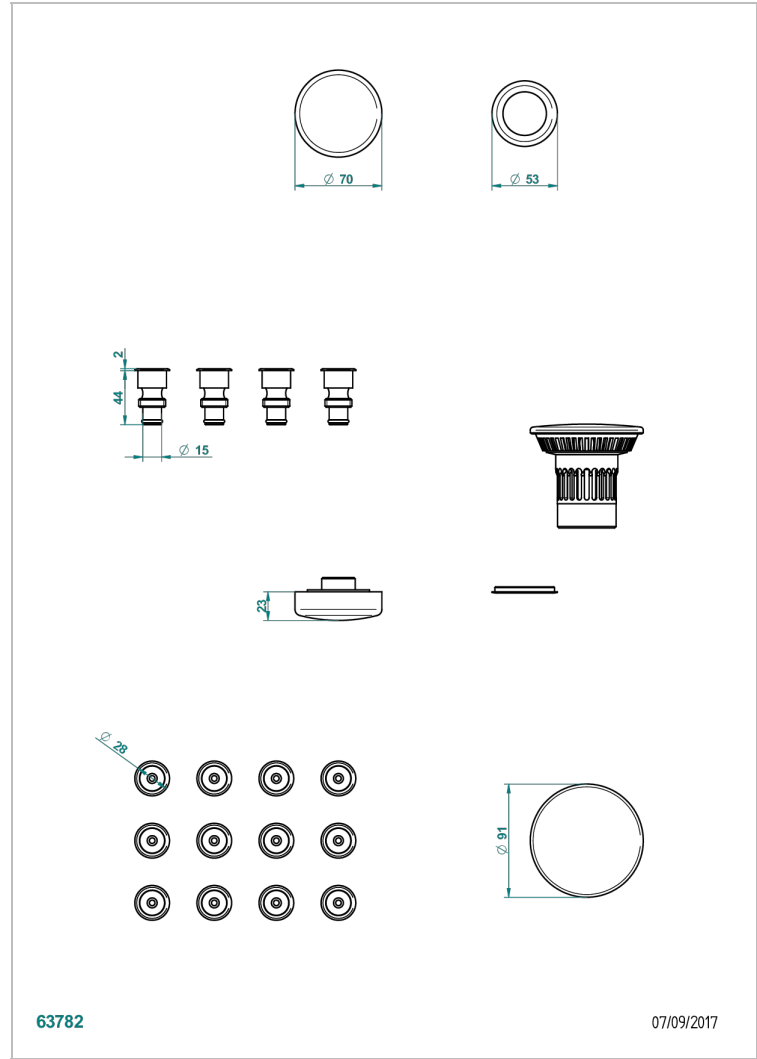

# WHIRPOOL SYSTEM

B12-K12H

Whirlpool system with 12 hydro jets

THG<sup>®</sup>  
PARIS

## CHARACTERISTIC

- Whirlpool system
- Whirlpool system with 12 hydro jets

Nickel color PVD - H55  
Umber PVD - H66