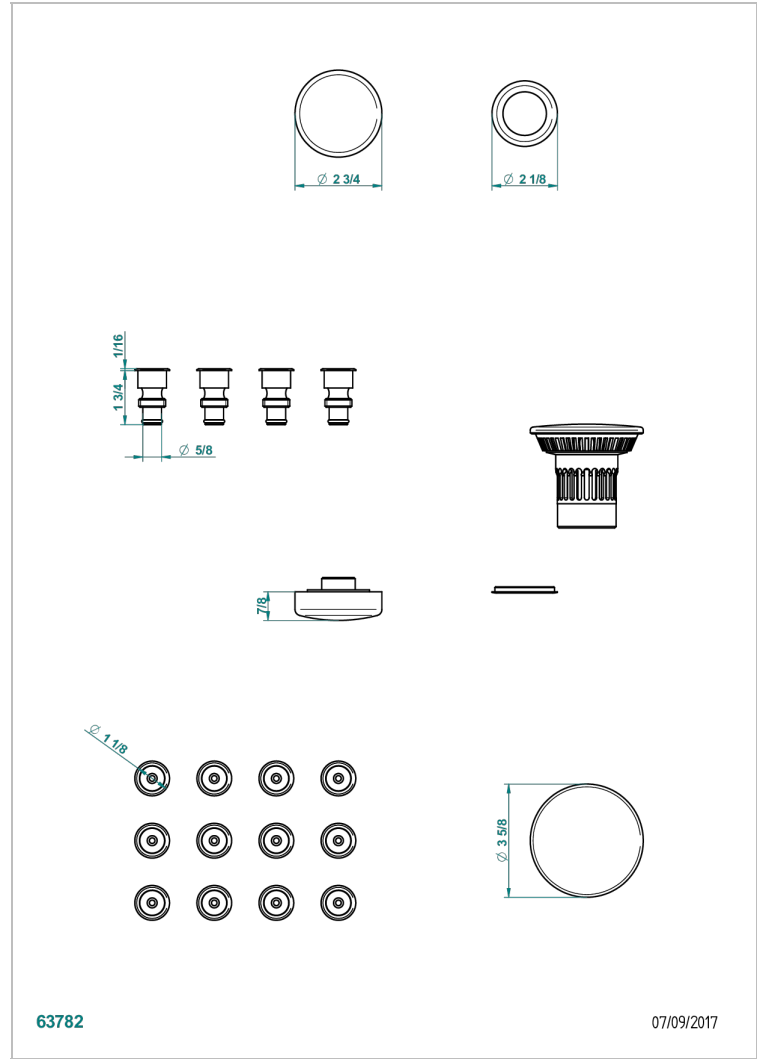

WHIRPOOL SYSTEM

B12-K12H

Whirlpool system with 12 hydro jets

63782

07/09/2017

CHARACTERISTIC

- Whirlpool system
- Whirlpool system with 12 hydro jets

AVAILABLE FINITIONS

Blush PVD - H62
Brass color PVD - H49
Brown bronze color PVD - F33
Chrome polished - A02
Gold color PVD - H52
Graphite PVD - H64

Matt Umber PVD - H67
Matt blush PVD - H60
Matt brass color PVD - H50
Matt brown bronze color PVD - F34
Matt graphite PVD - H65
Matt nickel color PVD - H56

Nickel color PVD - H55
Umber PVD - H66