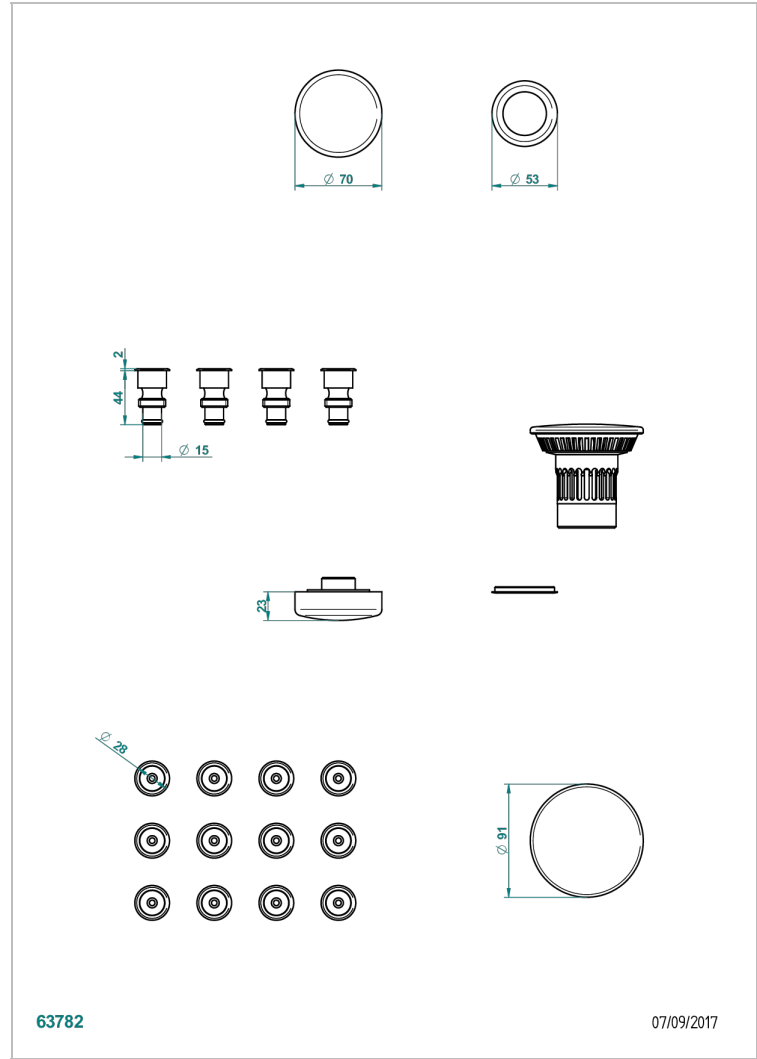

# WHIRPOOL SYSTEM

B12-K12H

Whirlpool system with 12 hydro jets

63782

07/09/2017

## CHARACTERISTIC

- Whirlpool system
- Whirlpool system with 12 hydro jets

## AVAILABLE FINITIONS

Blush PVD - H62  
Brass color PVD - H49  
Brown bronze color PVD - F33  
Gold color PVD - H52  
Graphite PVD - H64  
Matt Umber PVD - H67

Matt blush PVD - H60  
Matt brass color PVD - H50  
Matt brown bronze color PVD - F34  
Matt graphite PVD - H65  
Matt nickel color PVD - H56  
Nickel color PVD - H55

Polished chrome (color finish) - A02  
Umber PVD - H66