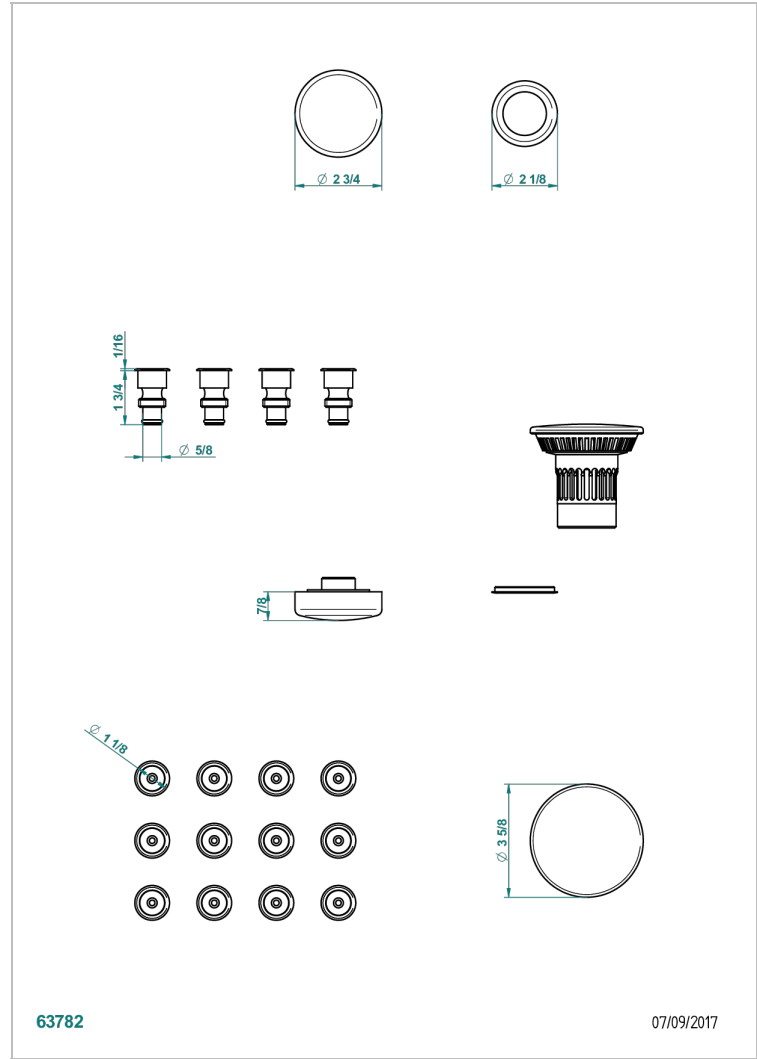

WHIRPOOL SYSTEM

B12-K12H

Whirlpool system with 12 hydro jets

63782

07/09/2017

CHARACTERISTIC

- Whirlpool system
- Whirlpool system with 12 hydro jets

AVAILABLE FINITIONS

Blush PVD - H62
Brass color PVD - H49
Brown bronze color PVD - F33
Gold color PVD - H52
Graphite PVD - H64
Matt Umber PVD - H67

Matt blush PVD - H60
Matt brass color PVD - H50
Matt brown bronze color PVD - F34
Matt graphite PVD - H65
Matt nickel color PVD - H56
Nickel color PVD - H55

Polished chrome (color finish) - A02
Umber PVD - H66