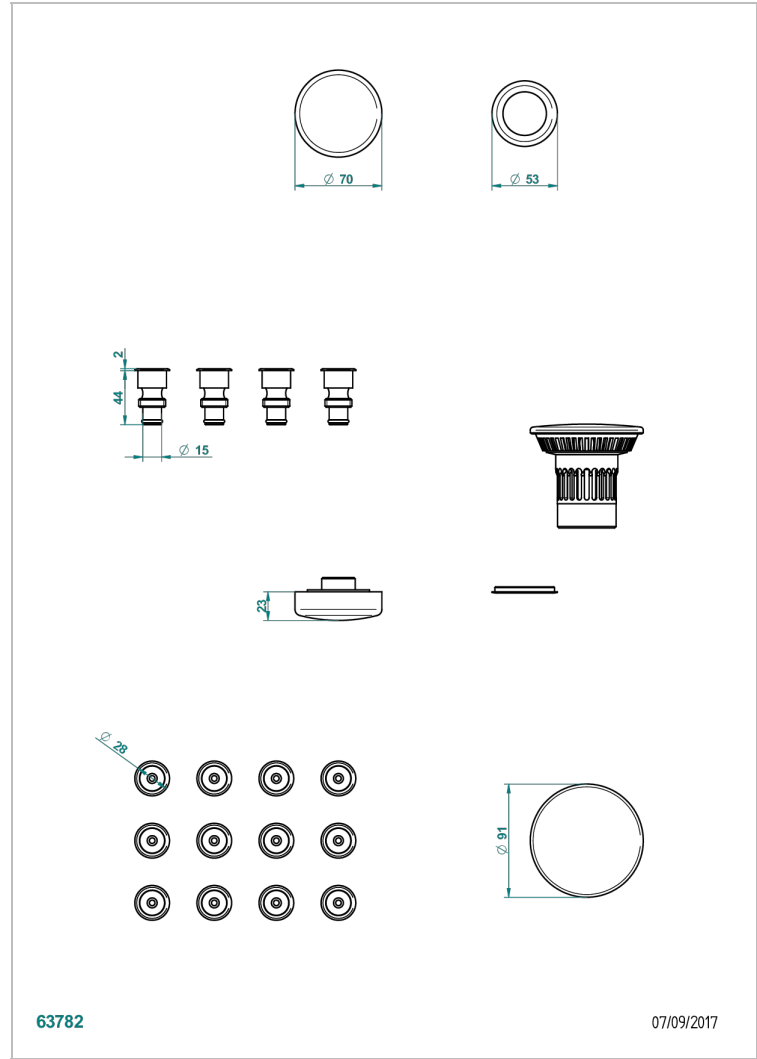

WHIRPOOL SYSTEM

B12-K12H

Whirlpool system with 12 hydro jets

THG[®]
PARIS

CHARACTERISTIC

- Whirlpool system
- Whirlpool system with 12 hydro jets

AVAILABLE FINITIONS

Blush PVD - H62
Brass color PVD - H49
Brown bronze color PVD - F33
Gold color PVD - H52
Graphite PVD - H64
Matt Umber PVD - H67

Matt blush PVD - H60
Matt brass color PVD - H50
Matt brown bronze color PVD - F34
Matt graphite PVD - H65
Matt nickel color PVD - H56
Nickel color PVD - H55

Polished chrome (color finish) - A02
Umber PVD - H66