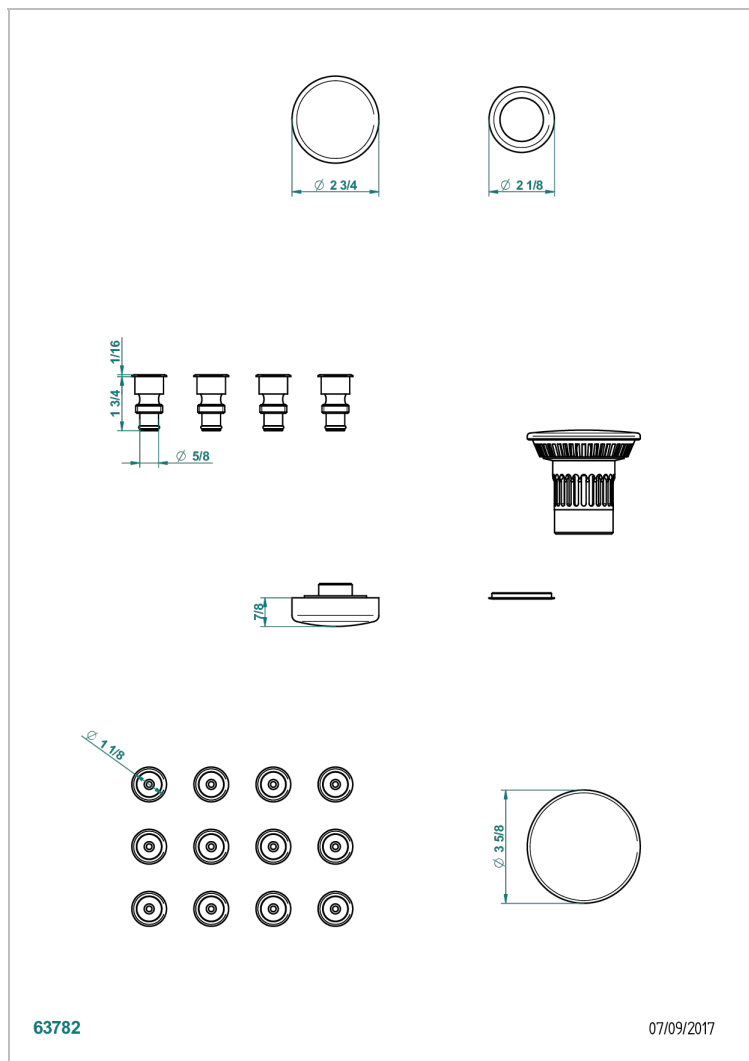

# WHIRPOOL SYSTEM

B12-K12H

Whirlpool system with 12 hydro jets

THG<sup>®</sup>  
PARIS

63782

07/09/2017

## CHARACTERISTIC

- Whirlpool system
- Whirlpool system with 12 hydro jets

Polished chrome (color finish) - A02  
Umber PVD - H66