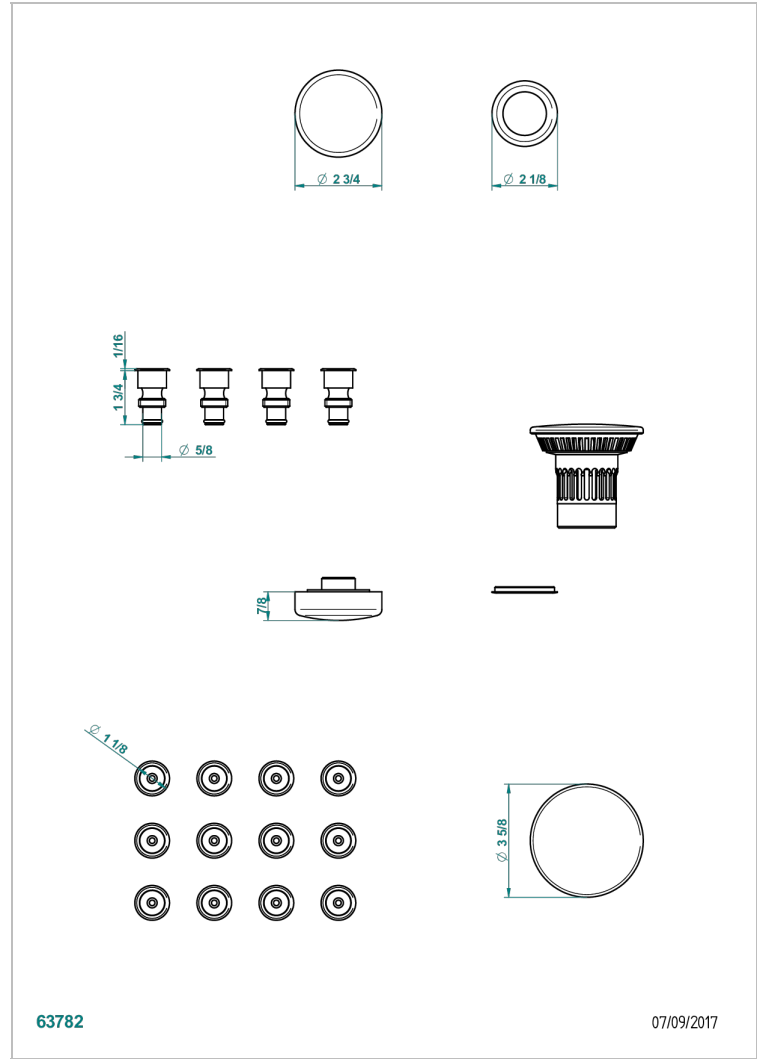

WHIRPOOL SYSTEM

B12-K12H

Whirlpool system with 12 hydro jets

THG[®]
PARIS

63782

07/09/2017

CARACTERÍSTICAS

- Whirlpool system
- Whirlpool system with 12 hydro jets

ACABADOS DISPONIBLES

Cromo - A02
Pvd blush - H62
Pvd blush mate - H60
Pvd color latón - H49
Pvd color latón mate - H50
Pvd color níquel - H55

Pvd color níquel mate - H56
Pvd color oro - H52
Pvd grafito - H64
Pvd grafito mate - H65
Pvd marrón bronce - F33
Pvd marrón bronce mate - F34

Pvd umber - H66
Pvd umber mate - H67