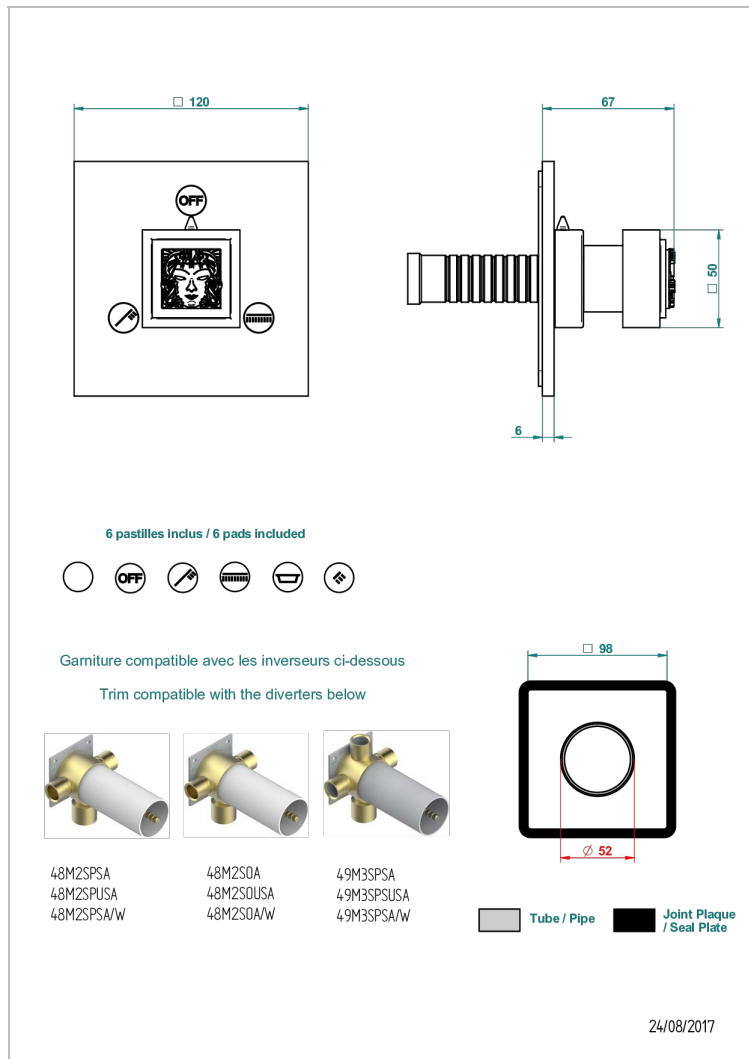

# MASQUE DE FEMME SMOOTH METAL

A2U-48M2SB

Trim for wall mounted diverter - 2 ways ref.48M2 & 3 ways ref.49M3

## CHARACTERISTIC

- Masque de Femme Smooth metal
- Trim for wall mounted diverter - 2 ways ref.48M2 & 3 ways ref.49M3

## RELATED SKU'S

- Ref. G00-48M2SOUSA Wall mounted 3-way diverter with ceramic cartridge for concealed installation- 1 inlet 3/4" and 2 outlets 1/2" without shared ports no stop position - no trim
- Ref. G00-48M2SPSUSA Wall mounted 3-way diverter with ceramic cartridge for concealed installation- 1 inlet 3/4" and 2 outlets 1/2" with positive top, no shared ports - no trim
- Ref. G00-49M3SPSUSA Wall mounted 4-way diverter with ceramic cartridge for concealed installation- 1 inlet 3/4" and 3 outlets 1/2" with positive top, no shared ports - no trim