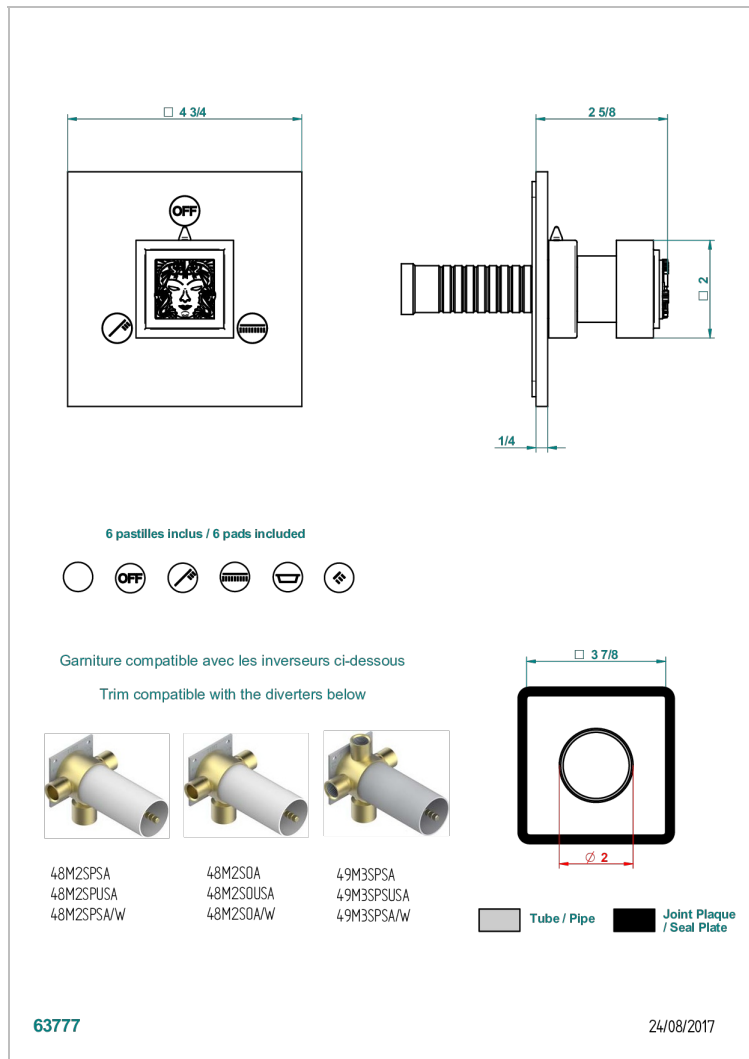

# MASQUE DE FEMME SMOOTH METAL

A2U-48M2SB

Trim for wall mounted diverter - 2 ways ref.48M2 & 3 ways ref.49M3

## CHARACTERISTIC

- Masque de Femme Smooth metal
- Trim for wall mounted diverter - 2 ways ref.48M2 & 3 ways ref.49M3

## RELATED SKU'S

- Ref. G00-48M2SOUSA Wall mounted 3-way diverter with ceramic cartridge for concealed installation- 1 inlet 3/4" and 2 outlets 1/2" without shared ports no stop position - no trim
- Ref. G00-48M2SPSUSA Wall mounted 3-way diverter with ceramic cartridge for concealed installation- 1 inlet 3/4" and 2 outlets 1/2" with positive top, no shared ports - no trim
- Ref. G00-49M3SPSUSA Wall mounted 4-way diverter with ceramic cartridge for concealed installation- 1 inlet 3/4" and 3 outlets 1/2" with positive top, no shared ports - no trim