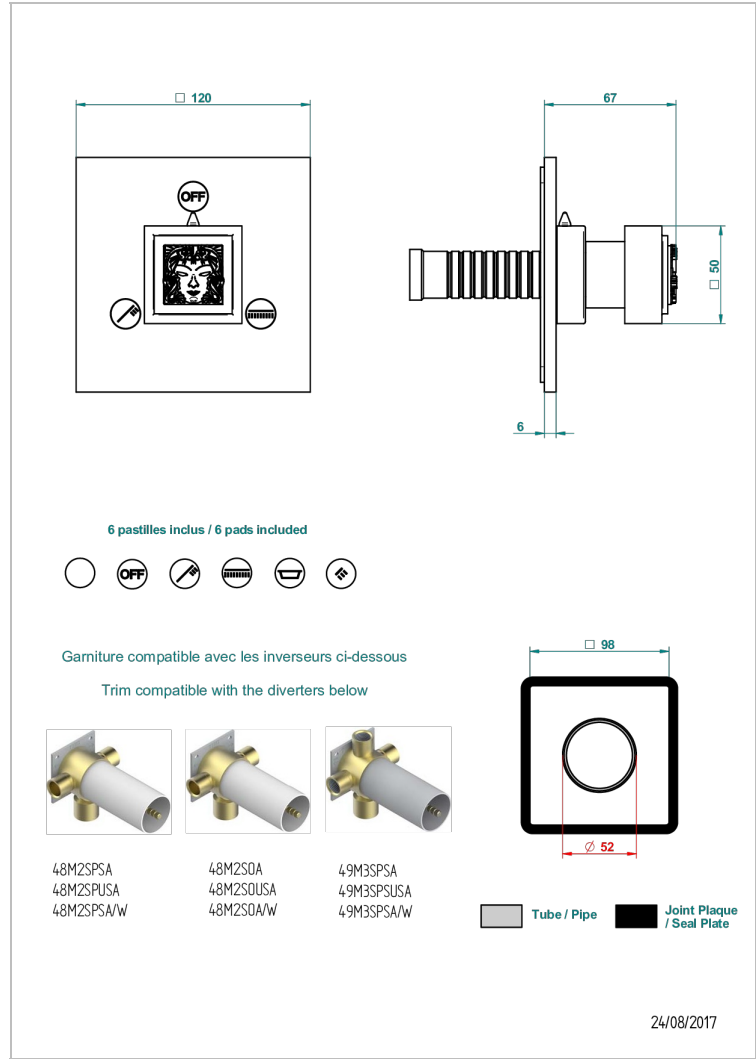

MASQUE DE FEMME SMOOTH METAL

A2U-48M2SB

Trim for wall mounted diverter, 2 ways - ref. 48M2 and 3 ways - ref. 49M3

CHARACTERISTIC

- Masque de Femme Smooth metal
- Trim for wall mounted diverter, 2 ways - ref. 48M2 and 3 ways - ref. 49M3

RELATED SKU'S

- Ref. G00-48M2SOA Wall mounted 3-way diverter with ceramic cartridge for concealed installation- 1 inlet 3/4" and 2 outlets 1/2" without stop position, without trim
- Ref. G00-48M2SPSA Wall mounted 3-way diverter with ceramic cartridge for concealed installation, 1 inlet 3/4" and 2 outlets 1/2" with stop position, without trim
- Ref. G00-49M3SPSA Wall mounted 4-way diverter with ceramic cartridge for concealed installation- 1 inlet 3/4" and 3 outlets 1/2" with stop position, without trim