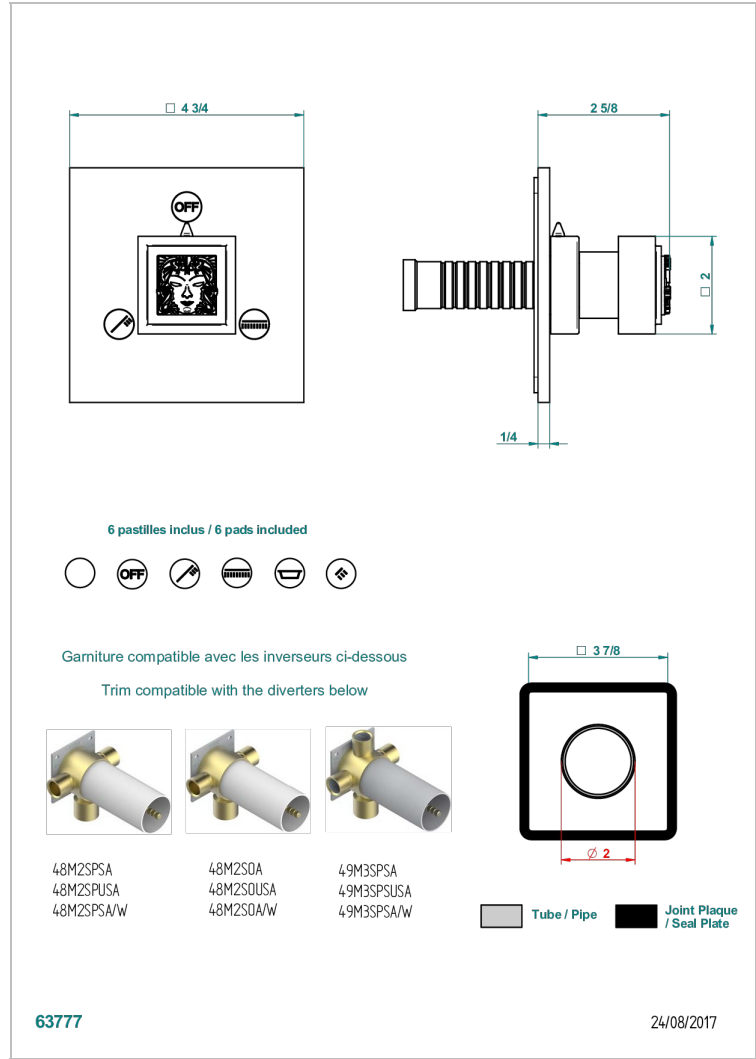

# MASQUE DE FEMME SMOOTH METAL

A2U-48M2SB

Trim for wall mounted diverter, 2 ways - ref. 48M2 and 3 ways - ref. 49M3

## CHARACTERISTIC

- Masque de Femme Smooth metal
- Trim for wall mounted diverter, 2 ways - ref. 48M2 and 3 ways - ref. 49M3

## RELATED SKU'S

- Ref. G00-48M2SOA Wall mounted 3-way diverter with ceramic cartridge for concealed installation- 1 inlet 3/4" and 2 outlets 1/2" without stop position, without trim
- Ref. G00-48M2SPSA Wall mounted 3-way diverter with ceramic cartridge for concealed installation, 1 inlet 3/4" and 2 outlets 1/2" with stop position, without trim
- Ref. G00-49M3SPSA Wall mounted 4-way diverter with ceramic cartridge for concealed installation- 1 inlet 3/4" and 3 outlets 1/2" with stop position, without trim