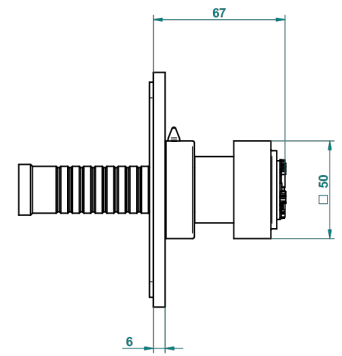

MASQUE DE FEMME, METAL LISSE

A2U-48M2SB

Trim for wall mounted diverter, 2 ways - ref. 48M2 and 3 ways - ref. 49M3

THG[®]
PARIS

6 pastilles inclus / 6 pads included

Garniture compatible avec les inverseurs ci-dessous

Trim compatible with the diverters below

48M2SPPSA
48M2SPUSA
48M2SPPSA/W

48M2SOA
48M2SOUSA
48M2SOA/W

49M3SPPSA
49M3SPUSA
49M3SPPSA/W

Tube / Pipe Joint Plaque / Seal Plate

24/08/2017

ХАРАКТЕРИСТИКИ

- Masque de Femme, métal lisse
- Trim for wall mounted diverter, 2 ways - ref. 48M2 and 3 ways - ref. 49M3

СВЯЗАННЫЕ ТОВАРНЫЕ ПОЗИЦИИ

- Ref. G00-48M2SOA Wall mounted 3-way diverter with ceramic cartridge for concealed installation- 1 inlet 3/4" and 2 outlets 1/2" without stop position, without trim
- Ref. G00-48M2SPPSA Wall mounted 3-way diverter with ceramic cartridge for concealed installation, 1 inlet 3/4" and 2 outlets 1/2" with stop position, without trim
- Ref. G00-49M3SPPSA Wall mounted 4-way diverter with ceramic cartridge for concealed installation- 1 inlet 3/4" and 3 outlets 1/2" with stop position, without trim