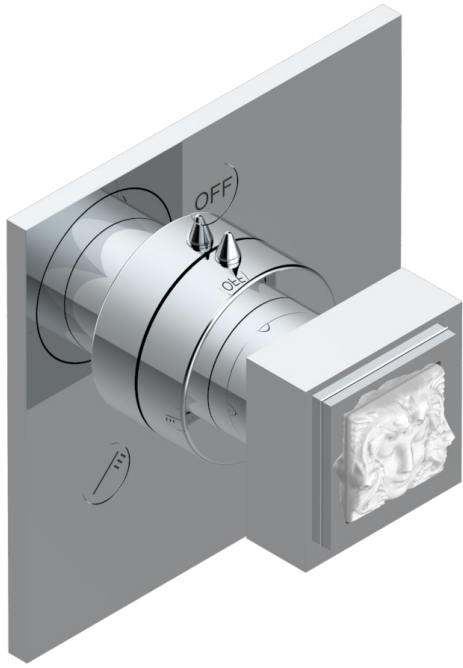

MASQUE DE FEMME, METAL LISSE

A2U-48M2SB

Trim for wall mounted diverter, 2 ways - ref. 48M2 and 3 ways - ref. 49M3

THG[®]
PARIS

6 pastilles inclus / 6 pads included

Garniture compatible avec les inverseurs ci-dessous

Trim compatible with the diverters below

48M2SPPSA
48M2SPUSA
48M2SPPSA/W

48M2SOA
48M2SOUSA
48M2SOA/W

49M3SPPSA
49M3SPUSA
49M3SPPSA/W

Tube / Pipe Joint Plaque / Seal Plate

24/08/2017

ХАРАКТЕРИСТИКИ

- Masque de Femme, métal lisse
- Trim for wall mounted diverter, 2 ways - ref. 48M2 and 3 ways - ref. 49M3

СВЯЗАННЫЕ ТОВАРНЫЕ ПОЗИЦИИ

- Ref. G00-48M2SOA Wall mounted 3-way diverter with ceramic cartridge for concealed installation- 1 inlet 3/4" and 2 outlets 1/2" without stop position, without trim
- Ref. G00-48M2SPPSA Wall mounted 3-way diverter with ceramic cartridge for concealed installation, 1 inlet 3/4" and 2 outlets 1/2" with stop position, without trim
- Ref. G00-49M3SPPSA Wall mounted 4-way diverter with ceramic cartridge for concealed installation- 1 inlet 3/4" and 3 outlets 1/2" with stop position, without trim