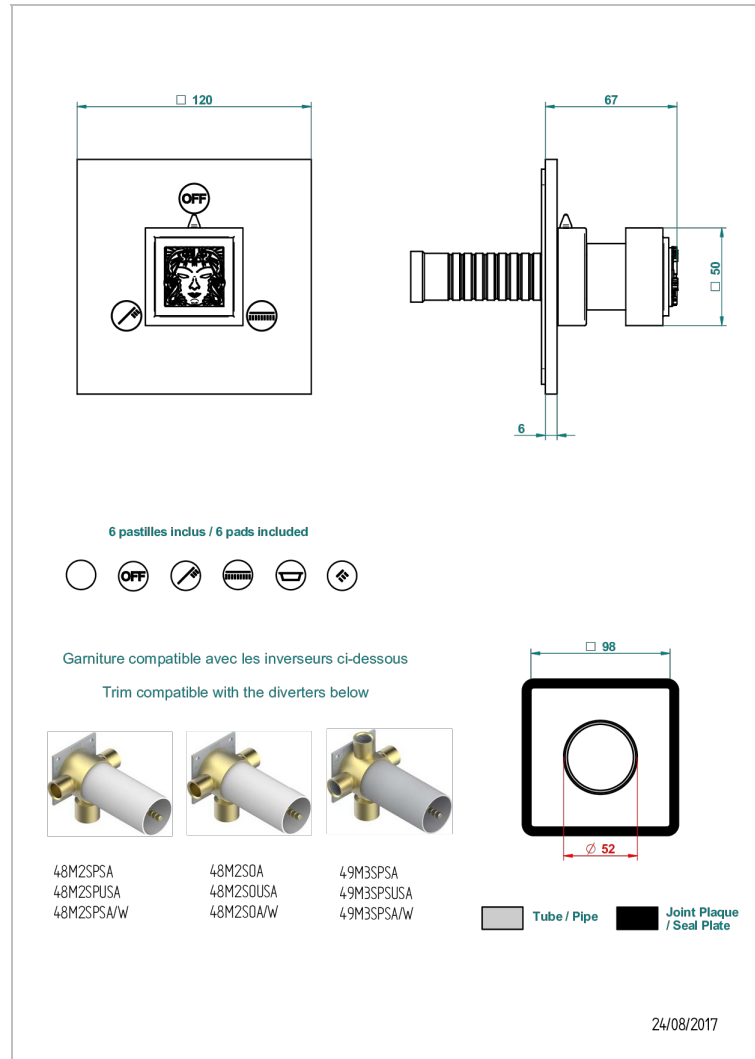

# MASQUE DE FEMME SMOOTH METAL

A2U-48M2SB

Trim for wall mounted diverter, 2 ways - ref. 48M2 and 3 ways - ref. 49M3

## CHARACTERISTIC

- Masque de Femme Smooth metal
- Trim for wall mounted diverter, 2 ways - ref. 48M2 and 3 ways - ref. 49M3

## RELATED SKU'S

- Ref. G00-48M2SOA Wall mounted 3-way diverter with ceramic cartridge for concealed installation- 1 inlet 3/4" and 2 outlets 1/2" without stop position, without trim
- Ref. G00-48M2SPSA Wall mounted 3-way diverter with ceramic cartridge for concealed installation, 1 inlet 3/4" and 2 outlets 1/2" with stop position, without trim
- Ref. G00-49M3SPSA Wall mounted 4-way diverter with ceramic cartridge for concealed installation- 1 inlet 3/4" and 3 outlets 1/2" with stop position, without trim