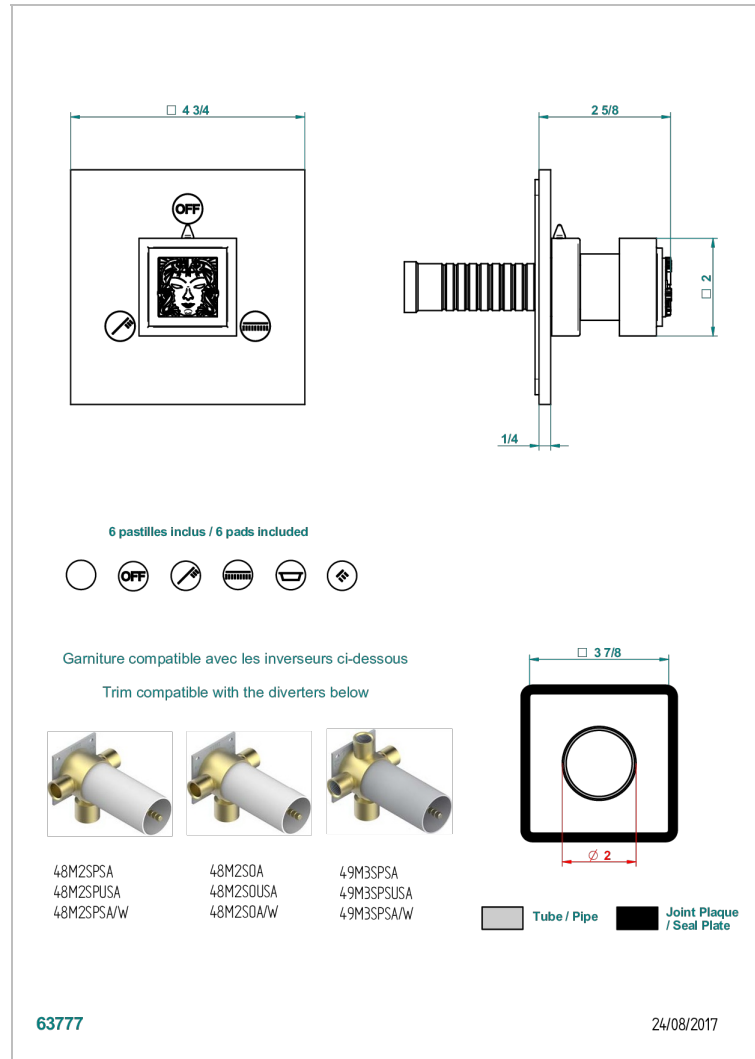

MASQUE DE FEMME, METAL LISSE

A2U-48M2SB

Trim for wall mounted diverter, 2 ways - ref. 48M2 and 3 ways - ref. 49M3

THG[®]
PARIS

ХАРАКТЕРИСТИКИ

- Masque de Femme, métal lisse
- Trim for wall mounted diverter, 2 ways - ref. 48M2 and 3 ways - ref. 49M3

СВЯЗАННЫЕ ТОВАРНЫЕ ПОЗИЦИИ

- Ref. G00-48M2SOA Wall mounted 3-way diverter with ceramic cartridge for concealed installation- 1 inlet 3/4" and 2 outlets 1/2" without stop position, without trim
- Ref. G00-48M2SPSA Wall mounted 3-way diverter with ceramic cartridge for concealed installation, 1 inlet 3/4" and 2 outlets 1/2" with stop position, without trim
- Ref. G00-49M3SPSA Wall mounted 4-way diverter with ceramic cartridge for concealed installation- 1 inlet 3/4" and 3 outlets 1/2" with stop position, without trim