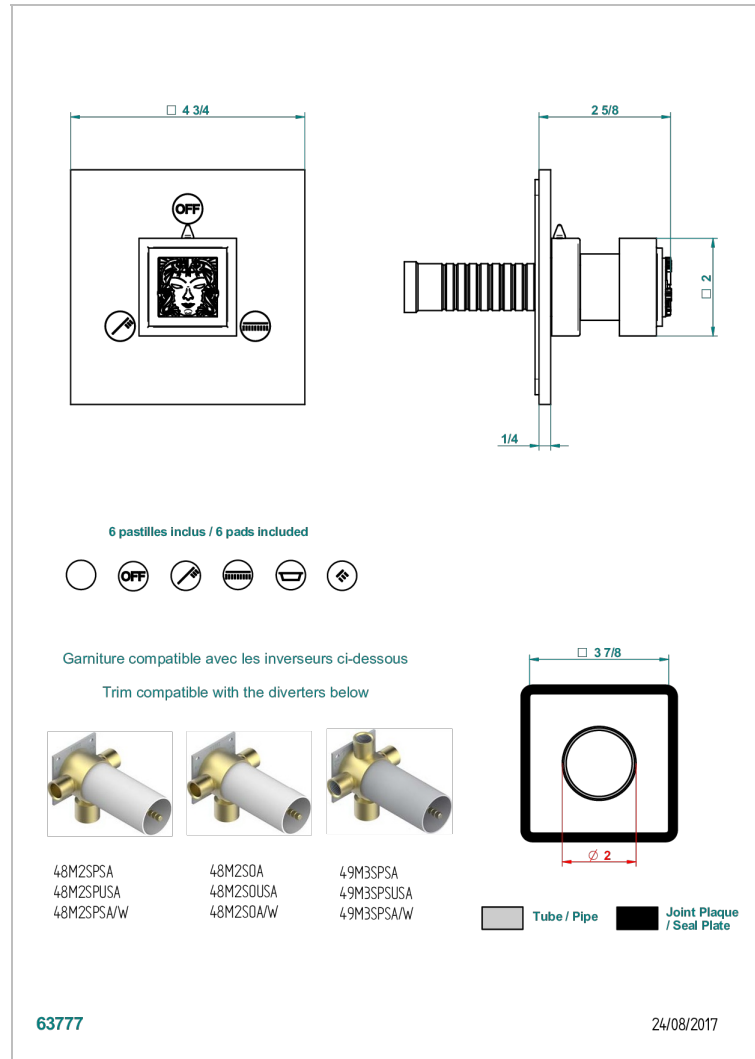

MASQUE DE FEMME SMOOTH METAL

A2U-48M2SB

Trim for wall mounted diverter, 2 ways - ref. 48M2 and 3 ways - ref. 49M3

CHARACTERISTIC

- Masque de Femme Smooth metal
- Trim for wall mounted diverter, 2 ways - ref. 48M2 and 3 ways - ref. 49M3

RELATED SKU'S

- Ref. G00-48M2SOA Wall mounted 3-way diverter with ceramic cartridge for concealed installation- 1 inlet 3/4" and 2 outlets 1/2" without stop position, without trim
- Ref. G00-48M2SPSA Wall mounted 3-way diverter with ceramic cartridge for concealed installation, 1 inlet 3/4" and 2 outlets 1/2" with stop position, without trim
- Ref. G00-49M3SPSA Wall mounted 4-way diverter with ceramic cartridge for concealed installation- 1 inlet 3/4" and 3 outlets 1/2" with stop position, without trim