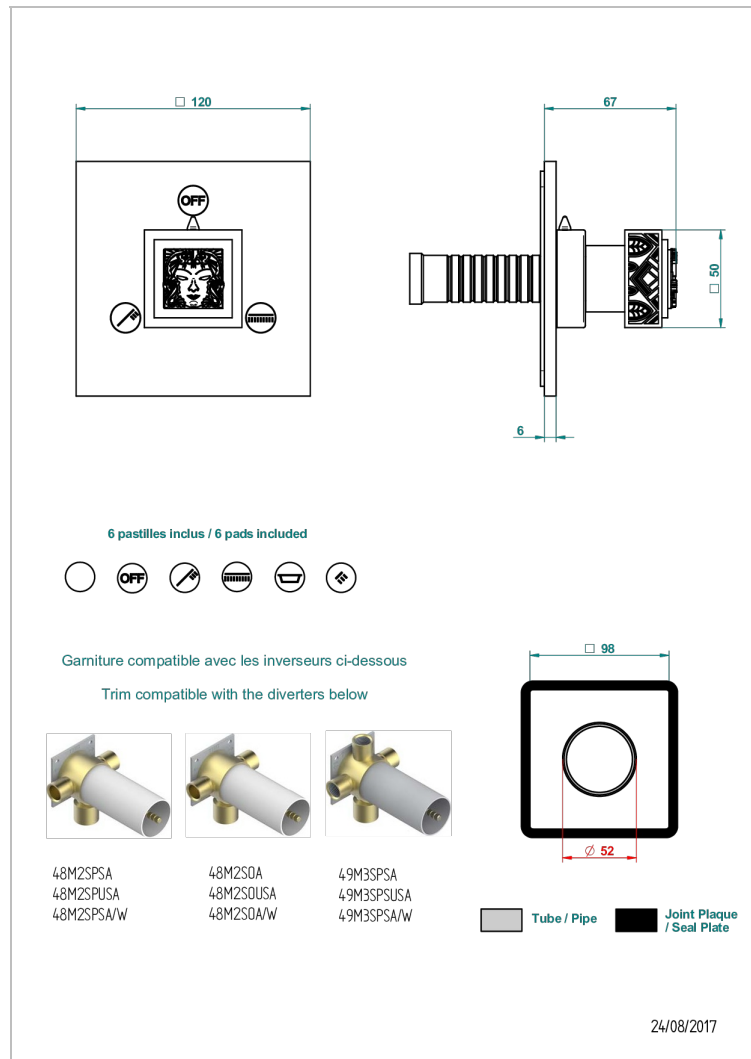

MASQUE DE FEMME ENGRAVED METAL

A2T-48M2SB

Trim for wall mounted diverter - 2 ways ref.48M2 & 3 ways ref.49M3

CHARACTERISTIC

- Masque de Femme Engraved Metal
- Trim for wall mounted diverter - 2 ways ref.48M2 & 3 ways ref.49M3

RELATED SKU'S

- Ref. G00-48M2SOUSA Wall mounted 3-way diverter with ceramic cartridge for concealed installation- 1 inlet 3/4" and 2 outlets 1/2" without shared ports no stop position - no trim
- Ref. G00-48M2SPSUSA Wall mounted 3-way diverter with ceramic cartridge for concealed installation- 1 inlet 3/4" and 2 outlets 1/2" with positive top, no shared ports - no trim
- Ref. G00-49M3SPSUSA Wall mounted 4-way diverter with ceramic cartridge for concealed installation- 1 inlet 3/4" and 3 outlets 1/2" with positive top, no shared ports - no trim