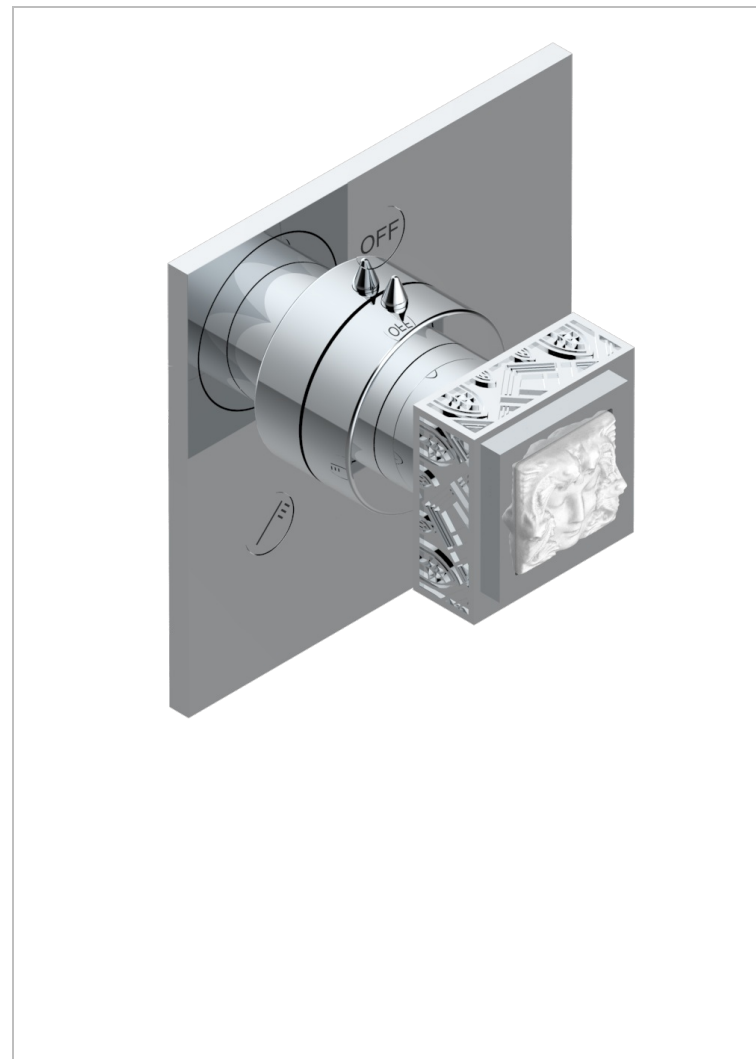

MASQUE DE FEMME ENGRAVED METAL

A2T-48M2SB

Trim for wall mounted diverter - 2 ways ref.48M2 & 3 ways ref.49M3

CHARACTERISTIC

- Masque de Femme Engraved Metal
- Trim for wall mounted diverter - 2 ways ref.48M2 & 3 ways ref.49M3

RELATED SKU'S

- Ref. G00-48M2SOUSA Wall mounted 3-way diverter with ceramic cartridge for concealed installation- 1 inlet 3/4" and 2 outlets 1/2" without shared ports no stop position - no trim
- Ref. G00-48M2SPSUSA Wall mounted 3-way diverter with ceramic cartridge for concealed installation- 1 inlet 3/4" and 2 outlets 1/2" with positive top, no shared ports - no trim
- Ref. G00-49M3SPSUSA Wall mounted 4-way diverter with ceramic cartridge for concealed installation- 1 inlet 3/4" and 3 outlets 1/2" with positive top, no shared ports - no trim