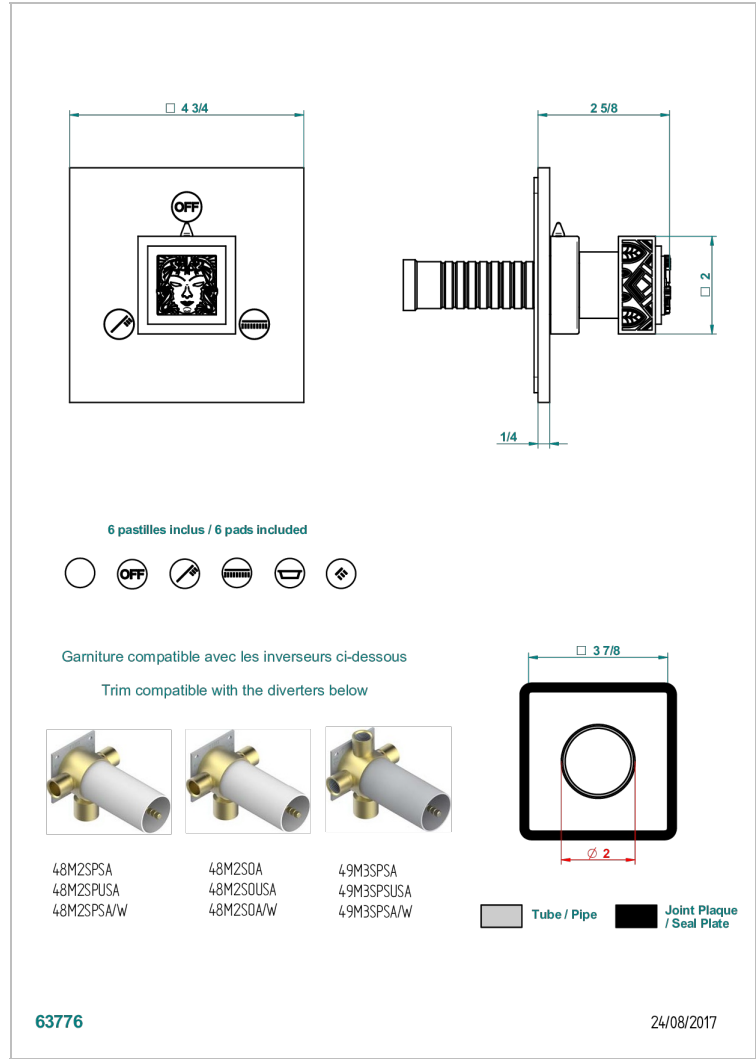

MASQUE DE FEMME ENGRAVED METAL

A2T-48M2SB

Trim for wall mounted diverter - 2 ways ref.48M2 & 3 ways ref.49M3

CHARACTERISTIC

- Masque de Femme Engraved Metal
- Trim for wall mounted diverter - 2 ways ref.48M2 & 3 ways ref.49M3

RELATED SKU'S

- Ref. G00-48M2SOUSA Wall mounted 3-way diverter with ceramic cartridge for concealed installation- 1 inlet 3/4" and 2 outlets 1/2" without shared ports no stop position - no trim
- Ref. G00-48M2SPSUSA Wall mounted 3-way diverter with ceramic cartridge for concealed installation- 1 inlet 3/4" and 2 outlets 1/2" with positive top, no shared ports - no trim
- Ref. G00-49M3SPSUSA Wall mounted 4-way diverter with ceramic cartridge for concealed installation- 1 inlet 3/4" and 3 outlets 1/2" with positive top, no shared ports - no trim