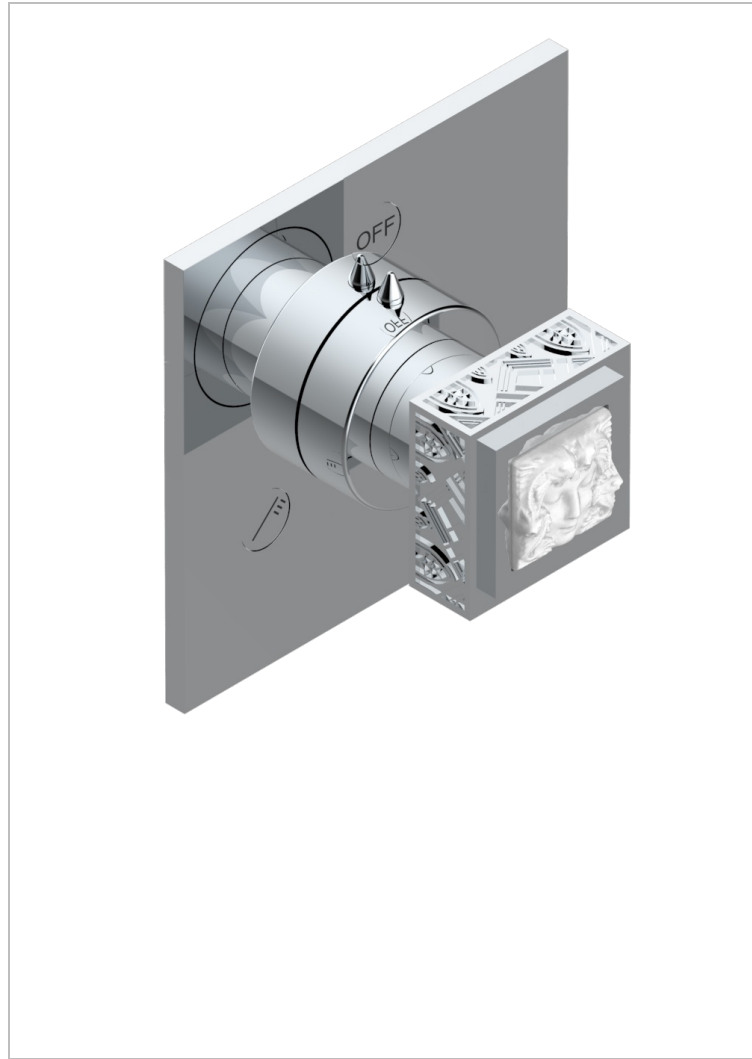

MASQUE DE FEMME ENGRAVED METAL

A2T-48M2SB

Trim for wall mounted diverter - 2 ways ref.48M2 & 3 ways ref.49M3

CHARACTERISTIC

- Masque de Femme Engraved Metal
- Trim for wall mounted diverter - 2 ways ref.48M2 & 3 ways ref.49M3

RELATED SKU'S

- Ref. G00-48M2SOUSA Wall mounted 3-way diverter with ceramic cartridge for concealed installation- 1 inlet 3/4" and 2 outlets 1/2" without shared ports no stop position - no trim
- Ref. G00-48M2SPSUSA Wall mounted 3-way diverter with ceramic cartridge for concealed installation- 1 inlet 3/4" and 2 outlets 1/2" with positive top, no shared ports - no trim
- Ref. G00-49M3SPSUSA Wall mounted 4-way diverter with ceramic cartridge for concealed installation- 1 inlet 3/4" and 3 outlets 1/2" with positive top, no shared ports - no trim