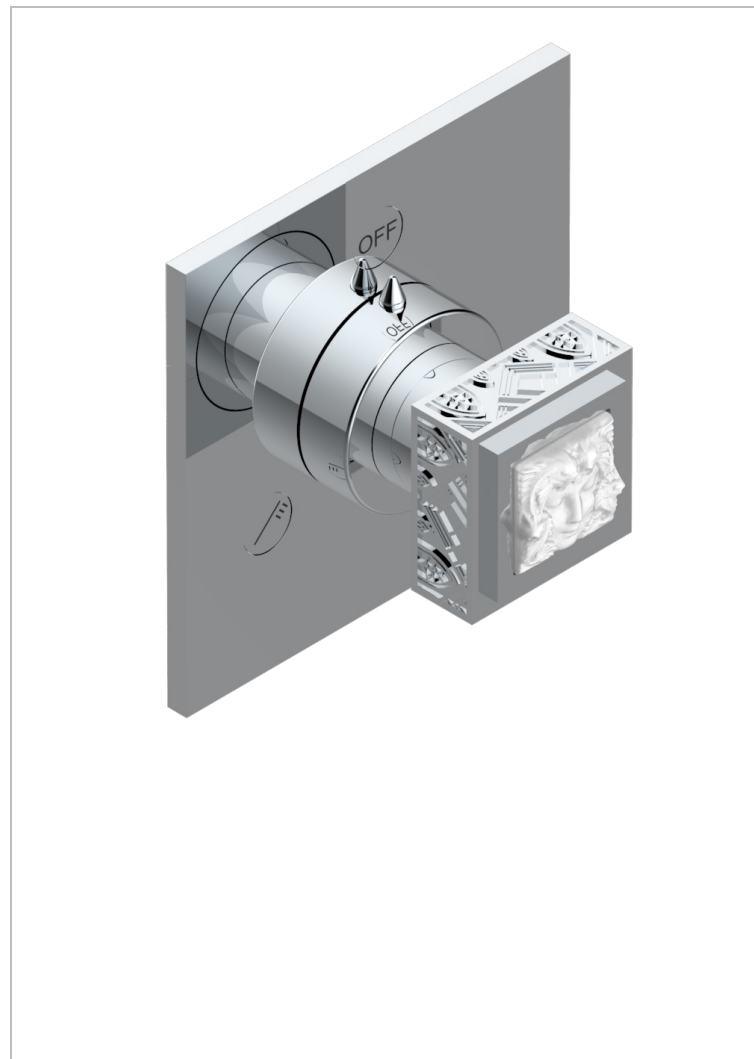

MASQUE DE FEMME, METAL GRABADO

A2T-48M2SB

Trim for wall mounted diverter, 2 ways - ref. 48M2 and 3 ways - ref. 49M3

CARACTERÍSTICAS

- Masque de Femme, metal grabado
- Trim for wall mounted diverter, 2 ways - ref. 48M2 and 3 ways - ref. 49M3

PRODUCTOS RELACIONADOS

- Ref. G00-48M2SOA Wall mounted 3-way diverter with ceramic cartridge for concealed installation- 1 inlet 3/4" and 2 outlets 1/2" without stop position, without trim
- Ref. G00-48M2SPSA Wall mounted 3-way diverter with ceramic cartridge for concealed installation, 1 inlet 3/4" and 2 outlets 1/2" with stop position, without trim
- Ref. G00-49M3SPSA Wall mounted 4-way diverter with ceramic cartridge for concealed installation- 1 inlet 3/4" and 3 outlets 1/2" with stop position, without trim

ACABADOS DISPONIBLES

Cerámica negra mate - D30
Cromo - A02
Cromo / dorado - G02
Cromo mate - C02
Dorado - F01
Dorado mate - F07

Dorado pálido - F30
Dorado pálido mate (sin barniz) - F31
Níquel - B01
Níquel mate - C01
Níquel viejo - H28
Pvd blush - H62