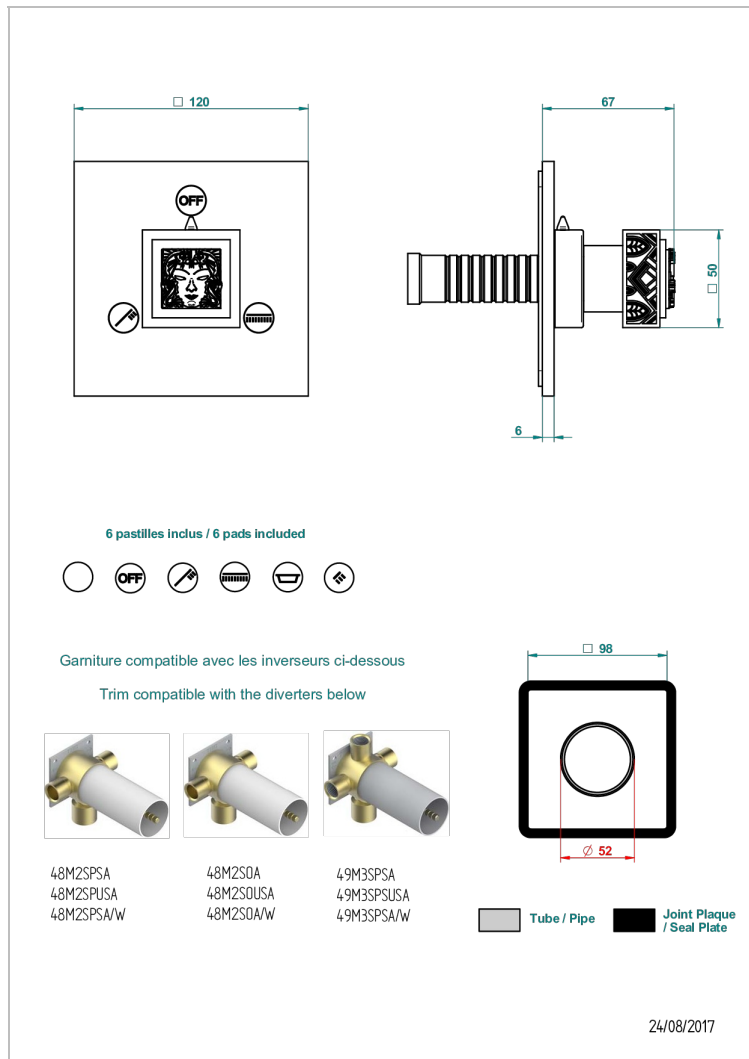

MASQUE DE FEMME, METAL GRABADO

A2T-48M2SB

Trim for wall mounted diverter, 2 ways - ref. 48M2 and 3 ways - ref. 49M3

CARACTERÍSTICAS

- Masque de Femme, metal grabado
- Trim for wall mounted diverter, 2 ways - ref. 48M2 and 3 ways - ref. 49M3

PRODUCTOS RELACIONADOS

- Ref. G00-48M2SOA Wall mounted 3-way diverter with ceramic cartridge for concealed installation- 1 inlet 3/4" and 2 outlets 1/2" without stop position, without trim
- Ref. G00-48M2SPSA Wall mounted 3-way diverter with ceramic cartridge for concealed installation, 1 inlet 3/4" and 2 outlets 1/2" with stop position, without trim
- Ref. G00-49M3SPSA Wall mounted 4-way diverter with ceramic cartridge for concealed installation- 1 inlet 3/4" and 3 outlets 1/2" with stop position, without trim