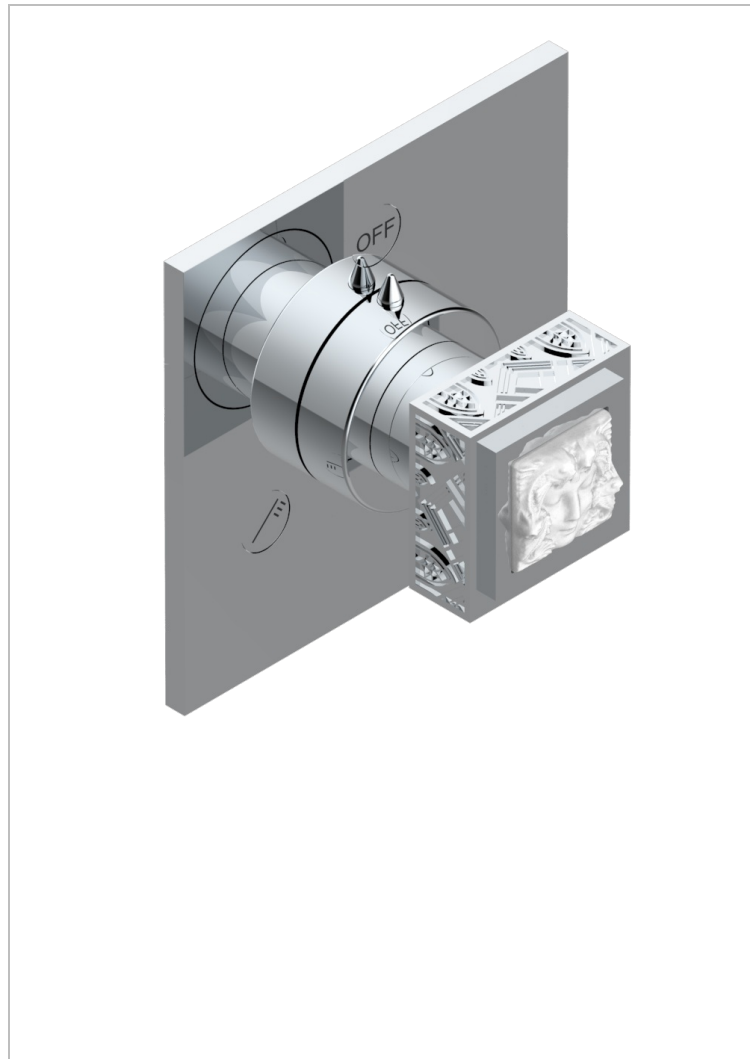

# MASQUE DE FEMME ENGRAVED METAL

A2T-48M2SB

Trim for wall mounted diverter, 2 ways - ref. 48M2 and 3 ways - ref. 49M3

## CHARACTERISTIC

- Masque de Femme Engraved Metal
- Trim for wall mounted diverter, 2 ways - ref. 48M2 and 3 ways - ref. 49M3

## RELATED SKU'S

- Ref. G00-48M2SOA Wall mounted 3-way diverter with ceramic cartridge for concealed installation- 1 inlet 3/4" and 2 outlets 1/2" without stop position, without trim
- Ref. G00-48M2SPSA Wall mounted 3-way diverter with ceramic cartridge for concealed installation, 1 inlet 3/4" and 2 outlets 1/2" with stop position, without trim
- Ref. G00-49M3SPSA Wall mounted 4-way diverter with ceramic cartridge for concealed installation- 1 inlet 3/4" and 3 outlets 1/2" with stop position, without trim