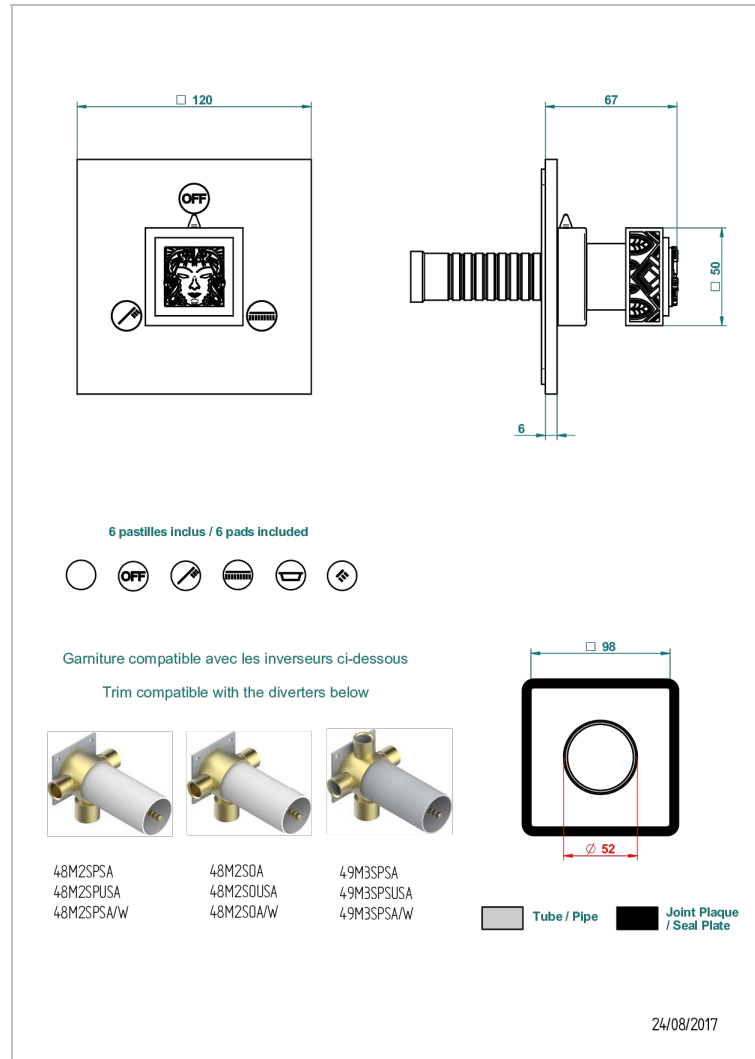

# MASQUE DE FEMME ENGRAVED METAL

A2T-48M2SB

Trim for wall mounted diverter, 2 ways - ref. 48M2 and 3 ways - ref. 49M3

## CHARACTERISTIC

- Masque de Femme Engraved Metal
- Trim for wall mounted diverter, 2 ways - ref. 48M2 and 3 ways - ref. 49M3

## RELATED SKU'S

- Ref. G00-48M2SOA Wall mounted 3-way diverter with ceramic cartridge for concealed installation- 1 inlet 3/4" and 2 outlets 1/2" without stop position, without trim
- Ref. G00-48M2SPSA Wall mounted 3-way diverter with ceramic cartridge for concealed installation, 1 inlet 3/4" and 2 outlets 1/2" with stop position, without trim
- Ref. G00-49M3SPSA Wall mounted 4-way diverter with ceramic cartridge for concealed installation- 1 inlet 3/4" and 3 outlets 1/2" with stop position, without trim