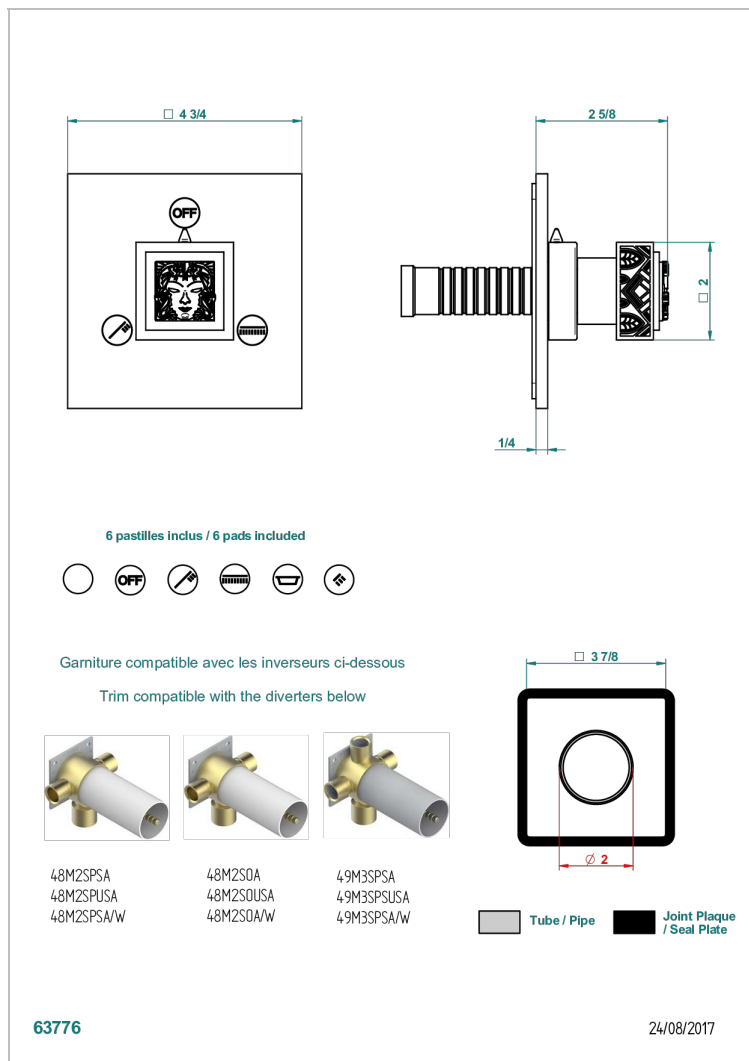

# MASQUE DE FEMME, METAL GRABADO

A2T-48M2SB

Trim for wall mounted diverter, 2 ways - ref. 48M2 and 3 ways - ref. 49M3

## CARACTERÍSTICAS

- Masque de Femme, metal grabado
- Trim for wall mounted diverter, 2 ways - ref. 48M2 and 3 ways - ref. 49M3

## PRODUCTOS RELACIONADOS

- Ref. G00-48M2SOA Wall mounted 3-way diverter with ceramic cartridge for concealed installation- 1 inlet 3/4" and 2 outlets 1/2" without stop position, without trim
- Ref. G00-48M2SPSA Wall mounted 3-way diverter with ceramic cartridge for concealed installation, 1 inlet 3/4" and 2 outlets 1/2" with stop position, without trim
- Ref. G00-49M3SPSA Wall mounted 4-way diverter with ceramic cartridge for concealed installation- 1 inlet 3/4" and 3 outlets 1/2" with stop position, without trim