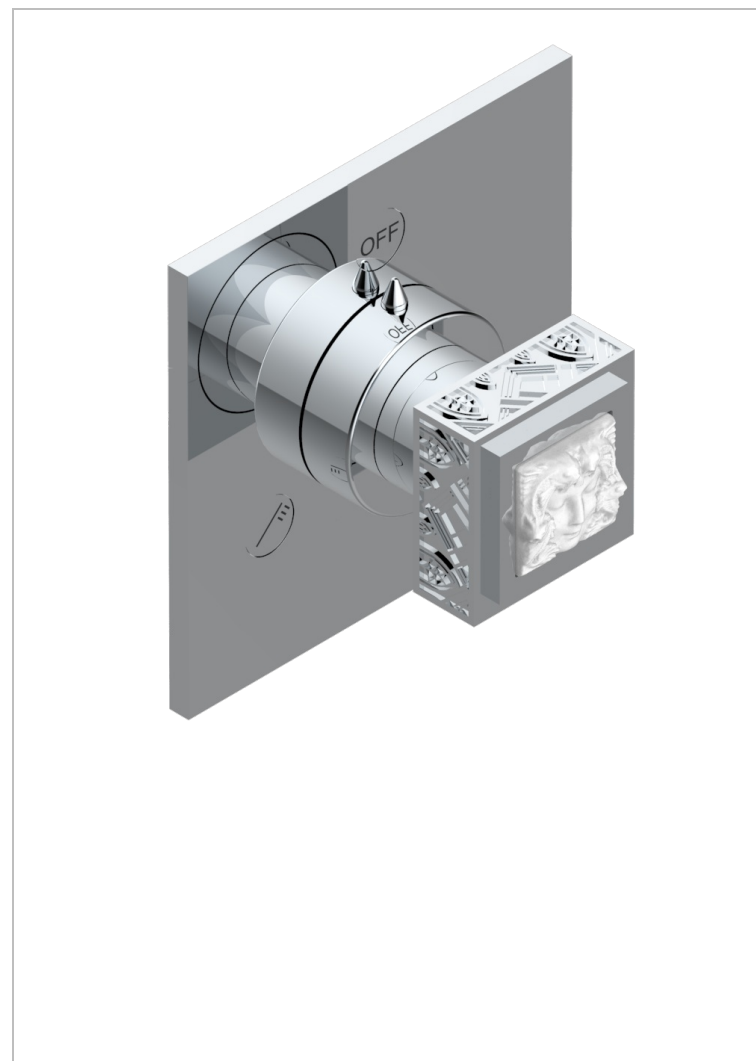

# MASQUE DE FEMME, METAL GRABADO

A2T-48M2SB

Trim for wall mounted diverter, 2 ways - ref. 48M2 and 3 ways - ref. 49M3

## CARACTERÍSTICAS

- Masque de Femme, metal grabado
- Trim for wall mounted diverter, 2 ways - ref. 48M2 and 3 ways - ref. 49M3

## PRODUCTOS RELACIONADOS

- Ref. G00-48M2SOA Wall mounted 3-way diverter with ceramic cartridge for concealed installation- 1 inlet 3/4" and 2 outlets 1/2" without stop position, without trim
- Ref. G00-48M2SPSA Wall mounted 3-way diverter with ceramic cartridge for concealed installation, 1 inlet 3/4" and 2 outlets 1/2" with stop position, without trim
- Ref. G00-49M3SPSA Wall mounted 4-way diverter with ceramic cartridge for concealed installation- 1 inlet 3/4" and 3 outlets 1/2" with stop position, without trim