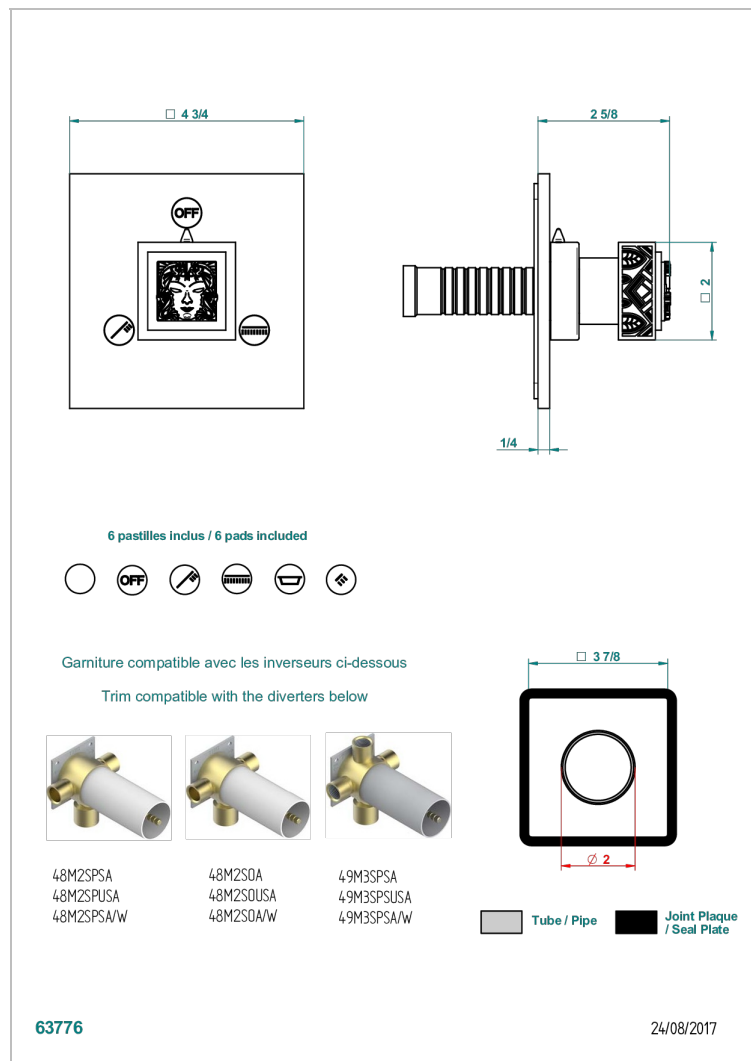

MASQUE DE FEMME ENGRAVED METAL

A2T-48M2SB

Trim for wall mounted diverter, 2 ways - ref. 48M2 and 3 ways - ref. 49M3

CHARACTERISTIC

- Masque de Femme Engraved Metal
- Trim for wall mounted diverter, 2 ways - ref. 48M2 and 3 ways - ref. 49M3

RELATED SKU'S

- Ref. G00-48M2SOA Wall mounted 3-way diverter with ceramic cartridge for concealed installation- 1 inlet 3/4" and 2 outlets 1/2" without stop position, without trim
- Ref. G00-48M2SPSA Wall mounted 3-way diverter with ceramic cartridge for concealed installation, 1 inlet 3/4" and 2 outlets 1/2" with stop position, without trim
- Ref. G00-49M3SPSA Wall mounted 4-way diverter with ceramic cartridge for concealed installation- 1 inlet 3/4" and 3 outlets 1/2" with stop position, without trim