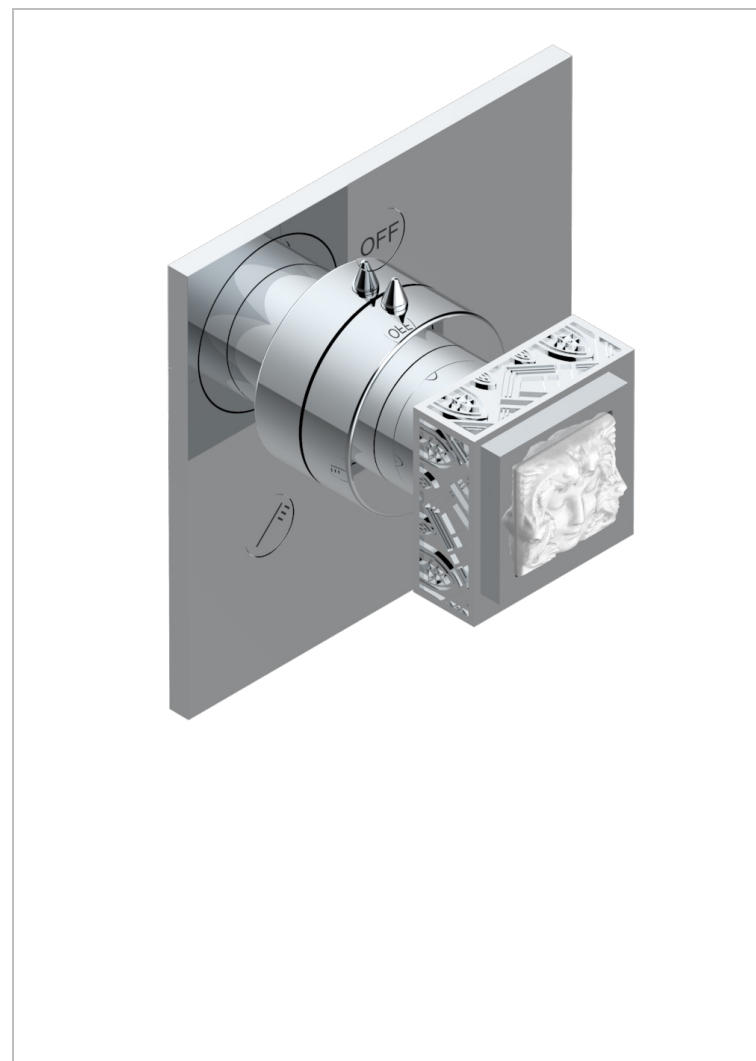

MASQUE DE FEMME ENGRAVED METAL

A2T-48M2SB

Trim for wall mounted diverter, 2 ways - ref. 48M2 and 3 ways - ref. 49M3

CHARACTERISTIC

- Masque de Femme Engraved Metal
- Trim for wall mounted diverter, 2 ways - ref. 48M2 and 3 ways - ref. 49M3

RELATED SKU'S

- Ref. G00-48M2SOA Wall mounted 3-way diverter with ceramic cartridge for concealed installation- 1 inlet 3/4" and 2 outlets 1/2" without stop position, without trim
- Ref. G00-48M2SPSA Wall mounted 3-way diverter with ceramic cartridge for concealed installation, 1 inlet 3/4" and 2 outlets 1/2" with stop position, without trim
- Ref. G00-49M3SPSA Wall mounted 4-way diverter with ceramic cartridge for concealed installation- 1 inlet 3/4" and 3 outlets 1/2" with stop position, without trim