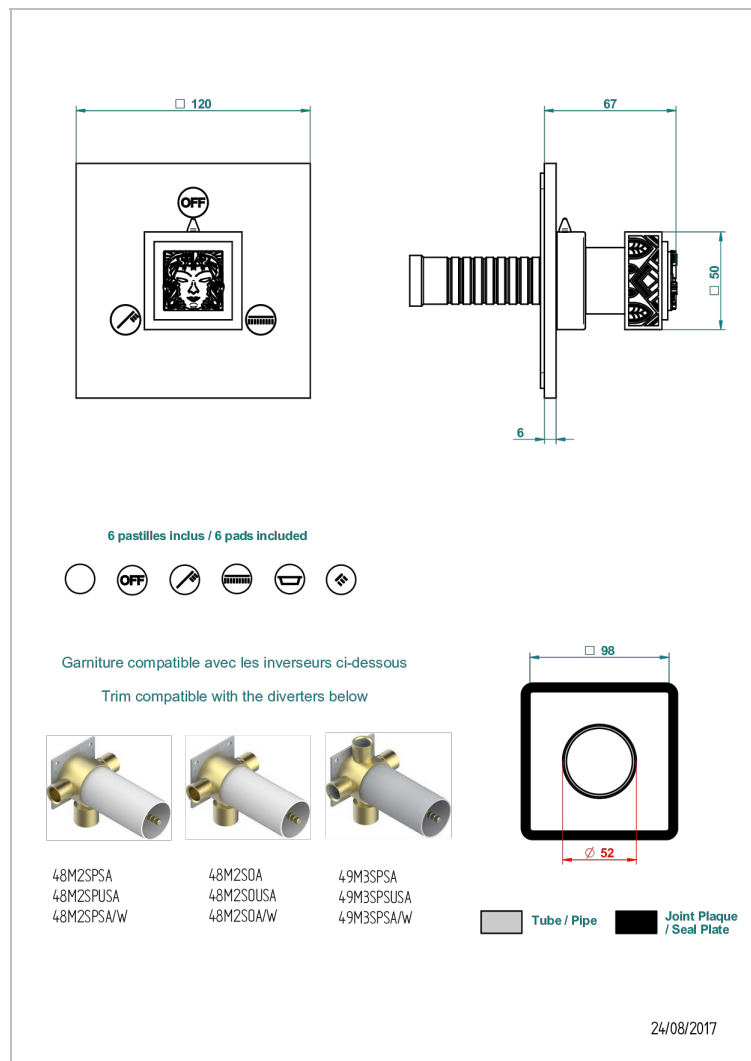

MASQUE DE FEMME ENGRAVED METAL

A2T-48M2SB

Trim for wall mounted diverter, 2 ways - ref. 48M2 and 3 ways - ref. 49M3

CHARACTERISTIC

- Masque de Femme Engraved Metal
- Trim for wall mounted diverter, 2 ways - ref. 48M2 and 3 ways - ref. 49M3

RELATED SKU'S

- Ref. G00-48M2SOA Wall mounted 3-way diverter with ceramic cartridge for concealed installation- 1 inlet 3/4" and 2 outlets 1/2" without stop position, without trim
- Ref. G00-48M2SPSA Wall mounted 3-way diverter with ceramic cartridge for concealed installation, 1 inlet 3/4" and 2 outlets 1/2" with stop position, without trim
- Ref. G00-49M3SPSA Wall mounted 4-way diverter with ceramic cartridge for concealed installation- 1 inlet 3/4" and 3 outlets 1/2" with stop position, without trim