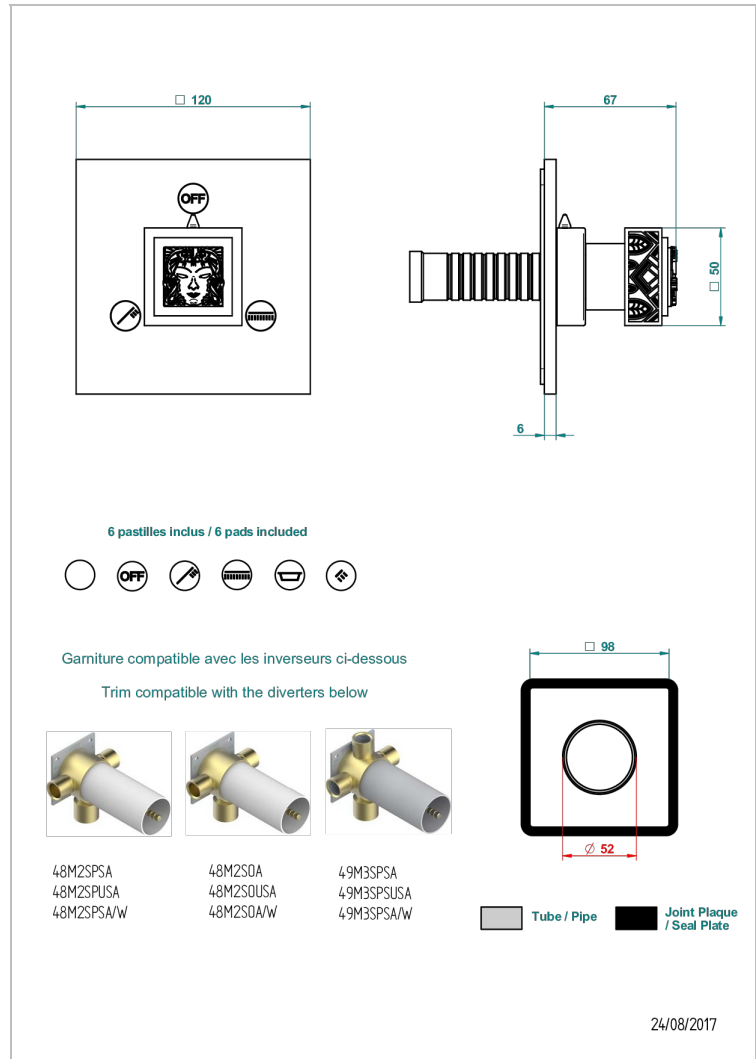

MASQUE DE FEMME ENGRAVED METAL

A2T-48M2SB

Trim for wall mounted diverter, 2 ways - ref. 48M2 and 3 ways - ref. 49M3

特色

- Masque de Femme Engraved Metal
- Trim for wall mounted diverter, 2 ways - ref. 48M2 and 3 ways - ref. 49M3

相关的SKU

- Ref. G00-48M2SOA Wall mounted 3-way diverter with ceramic cartridge for concealed installation- 1 inlet 3/4" and 2 outlets 1/2" without stop position, without trim
- Ref. G00-48M2SPSA Wall mounted 3-way diverter with ceramic cartridge for concealed installation, 1 inlet 3/4" and 2 outlets 1/2" with stop position, without trim
- Ref. G00-49M3SPSA Wall mounted 4-way diverter with ceramic cartridge for concealed installation- 1 inlet 3/4" and 3 outlets 1/2" with stop position, without trim