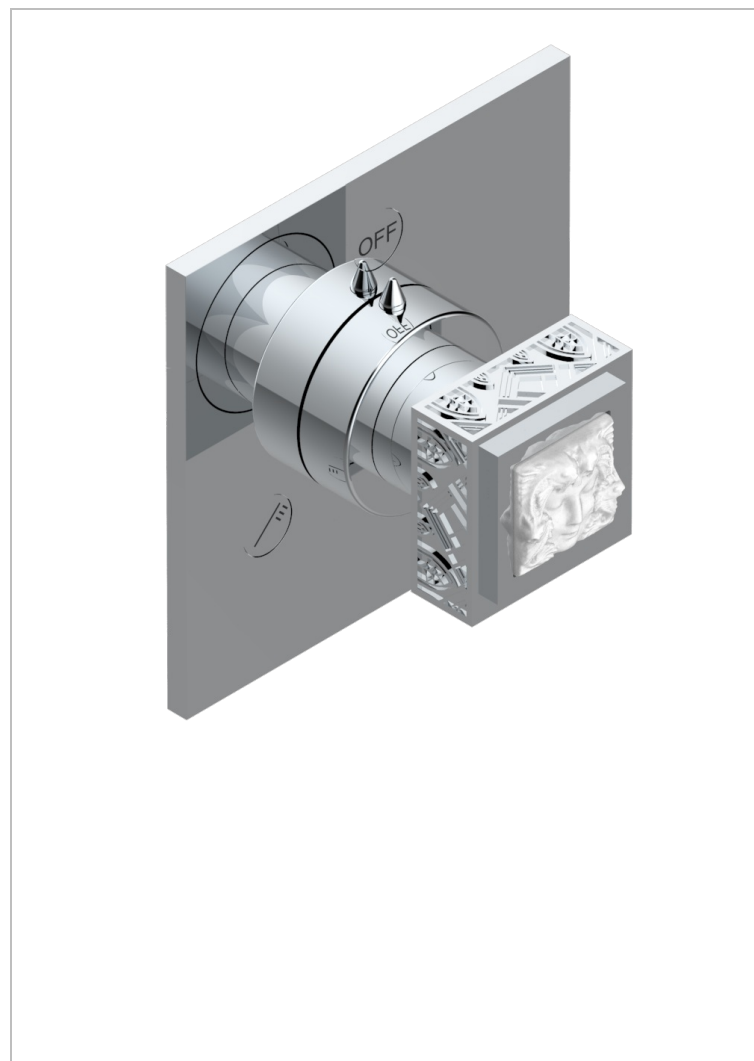

MASQUE DE FEMME ENGRAVED METAL

A2T-48M2SB

Trim for wall mounted diverter, 2 ways - ref. 48M2 and 3 ways - ref. 49M3

特色

- Masque de Femme Engraved Metal
- Trim for wall mounted diverter, 2 ways - ref. 48M2 and 3 ways - ref. 49M3

相关的SKU

- Ref. G00-48M2SOA Wall mounted 3-way diverter with ceramic cartridge for concealed installation- 1 inlet 3/4" and 2 outlets 1/2" without stop position, without trim
- Ref. G00-48M2SPSA Wall mounted 3-way diverter with ceramic cartridge for concealed installation, 1 inlet 3/4" and 2 outlets 1/2" with stop position, without trim
- Ref. G00-49M3SPSA Wall mounted 4-way diverter with ceramic cartridge for concealed installation- 1 inlet 3/4" and 3 outlets 1/2" with stop position, without trim