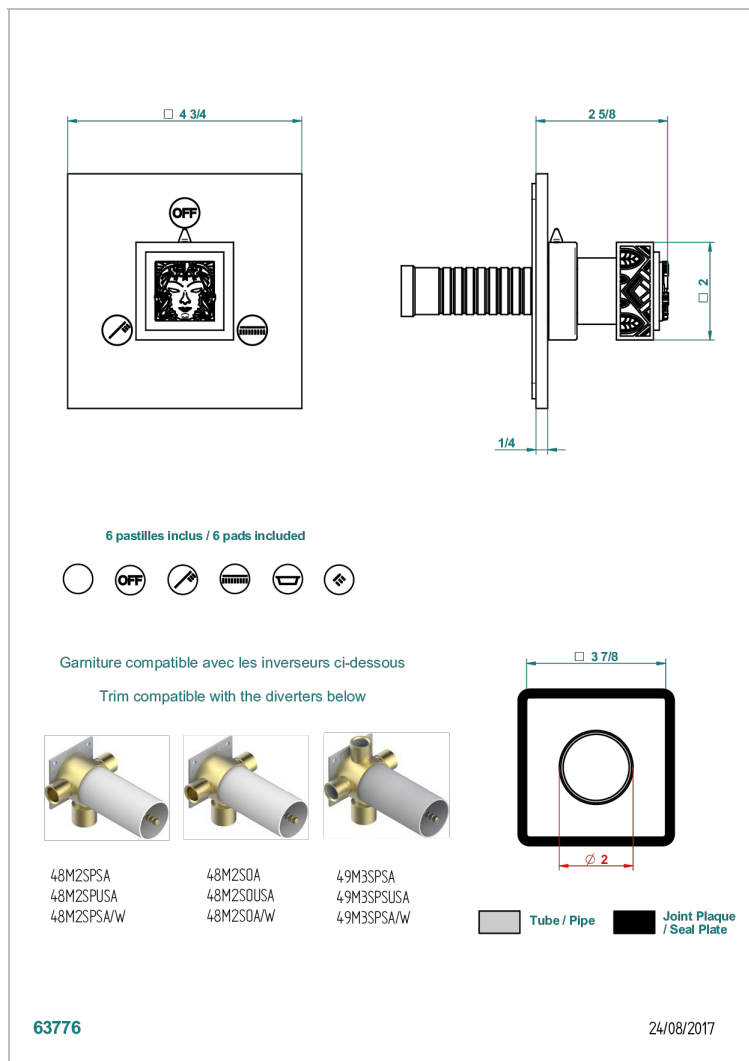

MASQUE DE FEMME ENGRAVED METAL

A2T-48M2SB

Trim for wall mounted diverter, 2 ways - ref. 48M2 and 3 ways - ref. 49M3

特色

- Masque de Femme Engraved Metal
- Trim for wall mounted diverter, 2 ways - ref. 48M2 and 3 ways - ref. 49M3

相关的SKU

- Ref. G00-48M2SOA Wall mounted 3-way diverter with ceramic cartridge for concealed installation- 1 inlet 3/4" and 2 outlets 1/2" without stop position, without trim
- Ref. G00-48M2SPSA Wall mounted 3-way diverter with ceramic cartridge for concealed installation, 1 inlet 3/4" and 2 outlets 1/2" with stop position, without trim
- Ref. G00-49M3SPSA Wall mounted 4-way diverter with ceramic cartridge for concealed installation- 1 inlet 3/4" and 3 outlets 1/2" with stop position, without trim