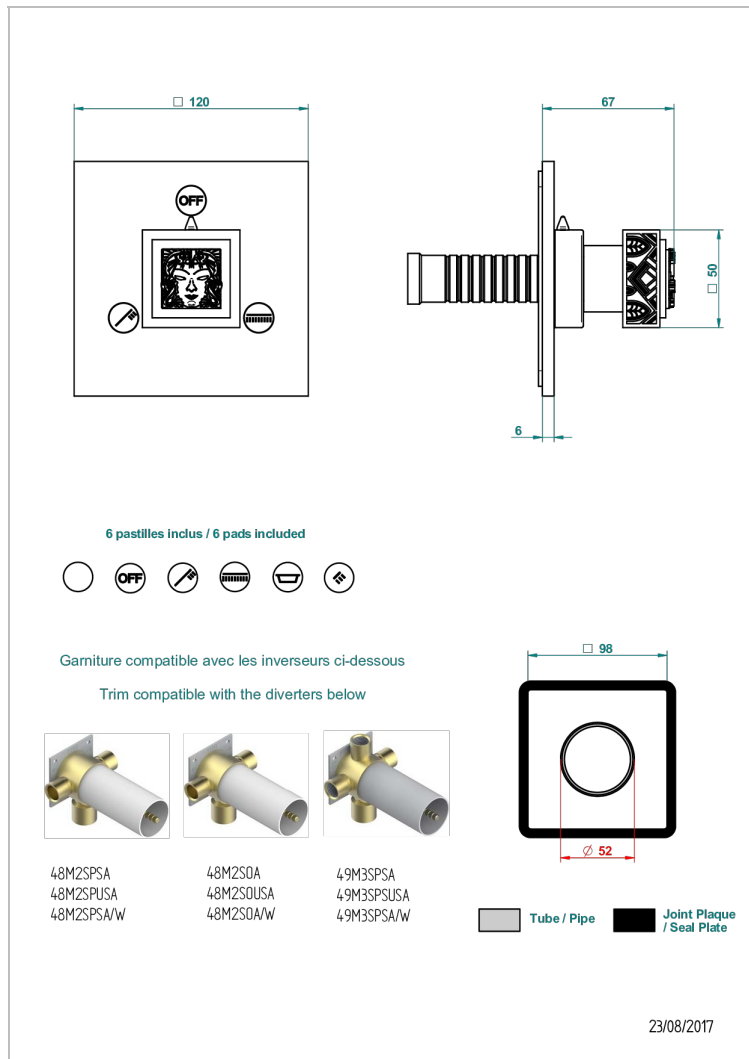

MASQUE DE FEMME SOLAIRE

A2S-48M2SB

Trim for wall mounted diverter - 2 ways ref.48M2 & 3 ways ref.49M3

CHARACTERISTIC

- Masque de Femme Solaire
- Trim for wall mounted diverter - 2 ways ref.48M2 & 3 ways ref.49M3

RELATED SKU'S

- Ref. G00-48M2SOUSA Wall mounted 3-way diverter with ceramic cartridge for concealed installation- 1 inlet 3/4" and 2 outlets 1/2" without shared ports no stop position - no trim
- Ref. G00-48M2SPSUSA Wall mounted 3-way diverter with ceramic cartridge for concealed installation- 1 inlet 3/4" and 2 outlets 1/2" with positive top, no shared ports - no trim
- Ref. G00-49M3SPSUSA Wall mounted 4-way diverter with ceramic cartridge for concealed installation- 1 inlet 3/4" and 3 outlets 1/2" with positive top, no shared ports - no trim