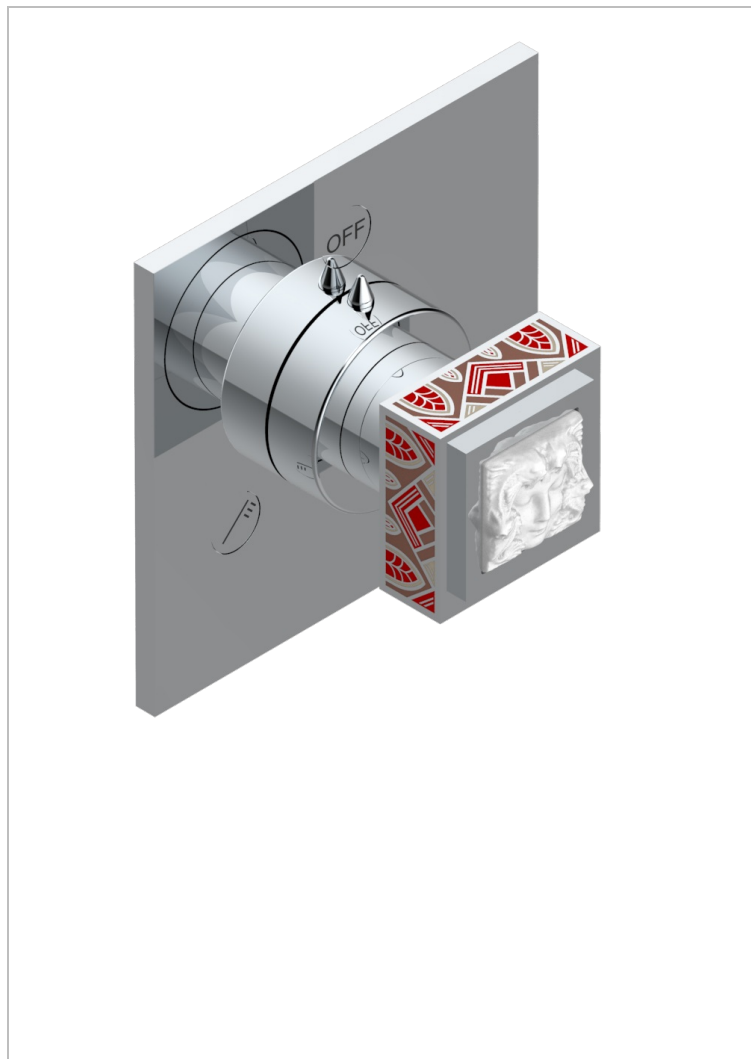

MASQUE DE FEMME SOLAIRE

A2S-48M2SB

Trim for wall mounted diverter - 2 ways ref.48M2 & 3 ways ref.49M3

CHARACTERISTIC

- Masque de Femme Solaire
- Trim for wall mounted diverter - 2 ways ref.48M2 & 3 ways ref.49M3

RELATED SKU'S

- Ref. G00-48M2SOUSA Wall mounted 3-way diverter with ceramic cartridge for concealed installation- 1 inlet 3/4" and 2 outlets 1/2" without shared ports no stop position - no trim
- Ref. G00-48M2SPSUSA Wall mounted 3-way diverter with ceramic cartridge for concealed installation- 1 inlet 3/4" and 2 outlets 1/2" with positive top, no shared ports - no trim
- Ref. G00-49M3SPSUSA Wall mounted 4-way diverter with ceramic cartridge for concealed installation- 1 inlet 3/4" and 3 outlets 1/2" with positive top, no shared ports - no trim

AVAILABLE FINITIONS

Black ceram - D30
 Chrome polished - A02
 Chrome polished / gold polished - G02
 Gold mat - F07
 Gold polished - F01
 Matt chrome (American satin) - C02

Matt nickel (American satin) - C01
 Nickel polished - B01
 Soft gold - F30
 Soft matt gold - F31