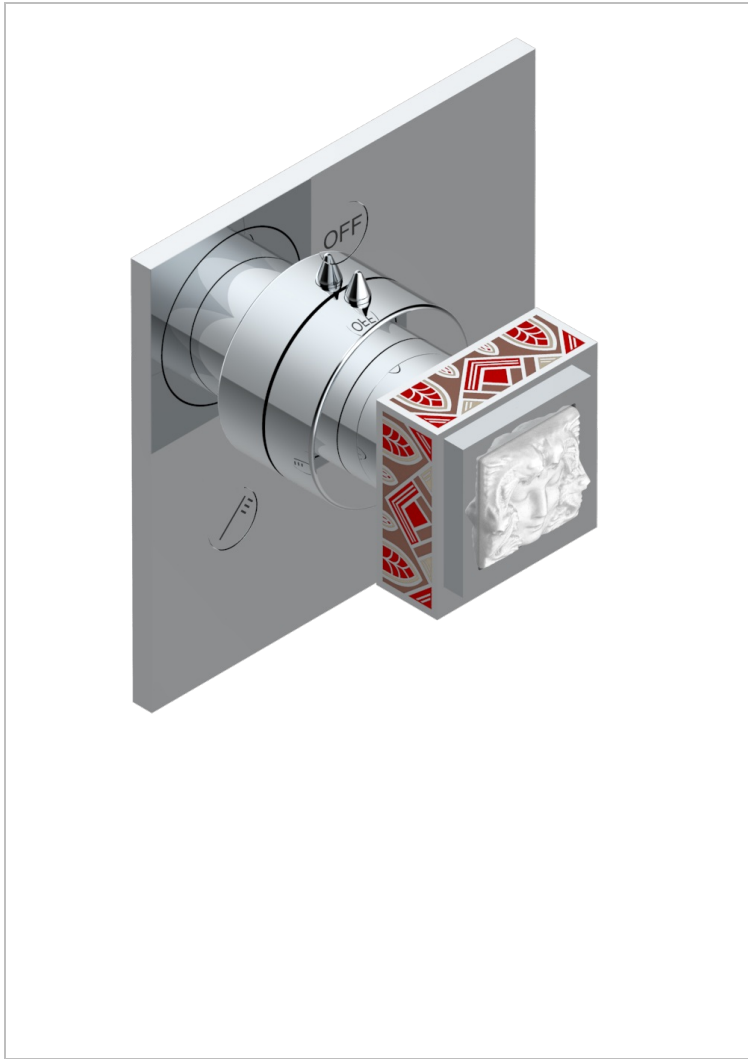

# MASQUE DE FEMME SOLAIRE

A2S-48M2SB

Trim for wall mounted diverter - 2 ways ref.48M2 & 3 ways ref.49M3

## CHARACTERISTIC

- Masque de Femme Solaire
- Trim for wall mounted diverter - 2 ways ref.48M2 & 3 ways ref.49M3

## RELATED SKU'S

- Ref. G00-48M2SOUSA Wall mounted 3-way diverter with ceramic cartridge for concealed installation- 1 inlet 3/4" and 2 outlets 1/2" without shared ports no stop position - no trim
- Ref. G00-48M2SPSUSA Wall mounted 3-way diverter with ceramic cartridge for concealed installation- 1 inlet 3/4" and 2 outlets 1/2" with positive top, no shared ports - no trim
- Ref. G00-49M3SPSUSA Wall mounted 4-way diverter with ceramic cartridge for concealed installation- 1 inlet 3/4" and 3 outlets 1/2" with positive top, no shared ports - no trim

## AVAILABLE FINITIONS

- Black ceram - D30
- Chrome polished - A02
- Chrome polished / gold polished - G02
- Gold mat - F07
- Gold polished - F01
- Matt chrome (American satin) - C02

- Matt nickel (American satin) - C01
- Nickel polished - B01
- Soft gold - F30
- Soft matt gold - F31