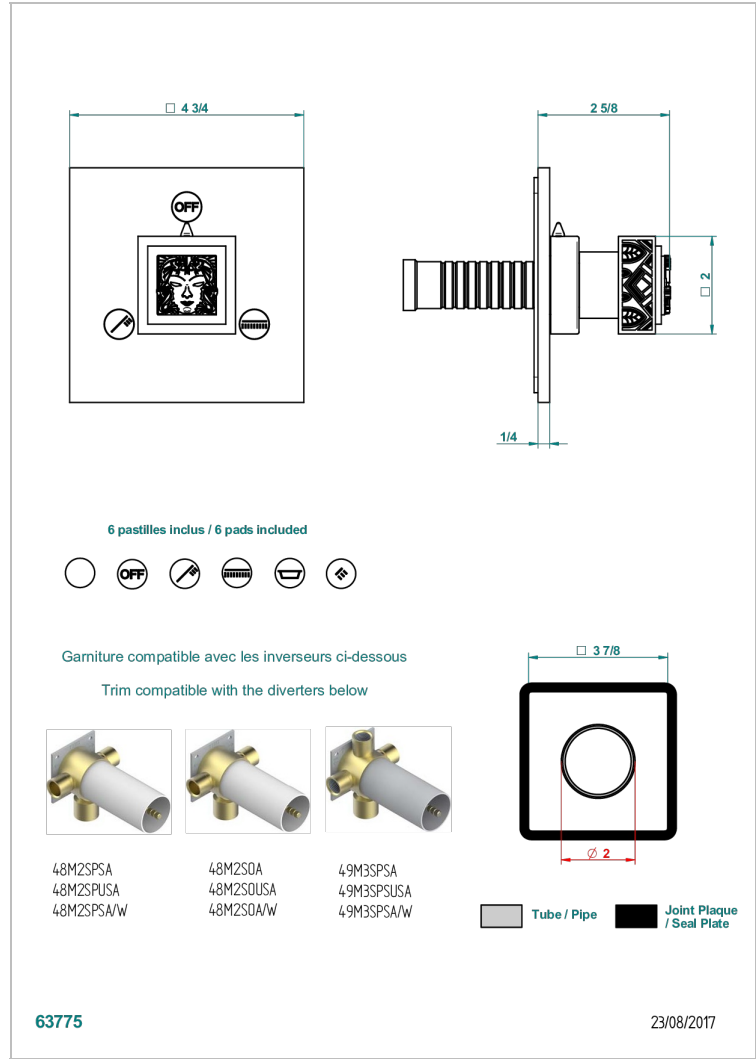

# MASQUE DE FEMME SOLAIRE

A2S-48M2SB

Trim for wall mounted diverter - 2 ways ref.48M2 & 3 ways ref.49M3

## CHARACTERISTIC

- Masque de Femme Solaire
- Trim for wall mounted diverter - 2 ways ref.48M2 & 3 ways ref.49M3

## RELATED SKU'S

- Ref. G00-48M2SOUSA Wall mounted 3-way diverter with ceramic cartridge for concealed installation- 1 inlet 3/4" and 2 outlets 1/2" without shared ports no stop position - no trim
- Ref. G00-48M2SPSUSA Wall mounted 3-way diverter with ceramic cartridge for concealed installation- 1 inlet 3/4" and 2 outlets 1/2" with positive top, no shared ports - no trim
- Ref. G00-49M3SPSUSA Wall mounted 4-way diverter with ceramic cartridge for concealed installation- 1 inlet 3/4" and 3 outlets 1/2" with positive top, no shared ports - no trim