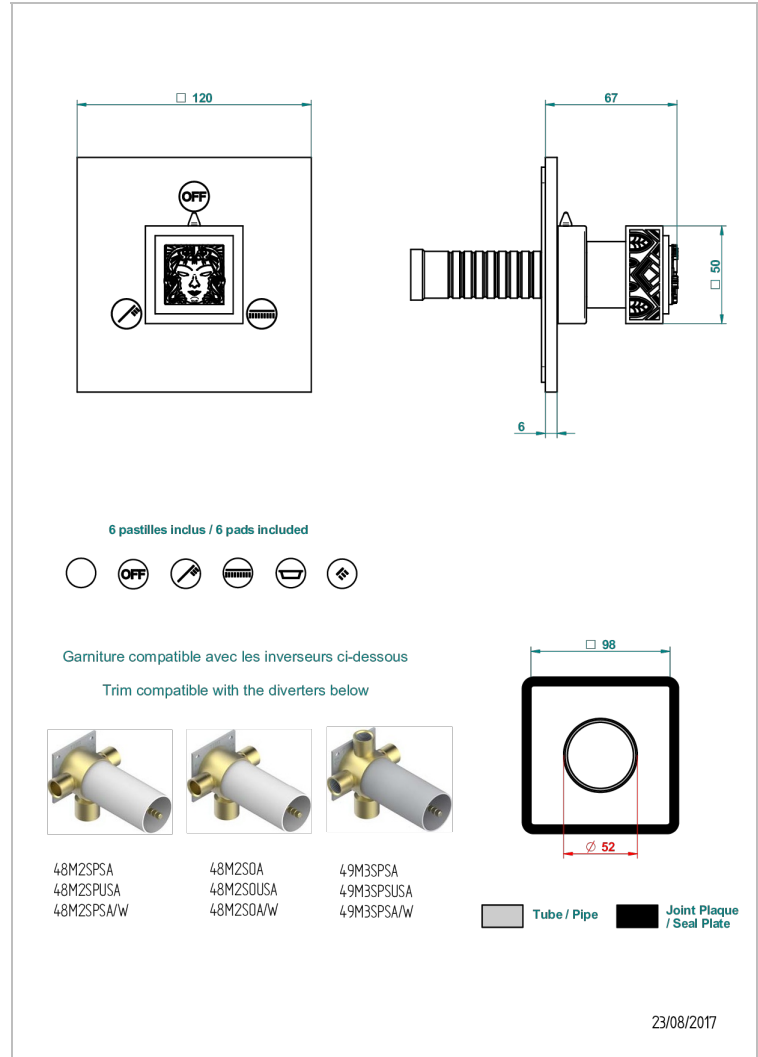

MASQUE DE FEMME SOLAIRE

A2S-48M2SB

Trim for wall mounted diverter, 2 ways - ref. 48M2 and 3 ways - ref. 49M3

CARACTERÍSTICAS

- Masque de Femme Solaire
- Trim for wall mounted diverter, 2 ways - ref. 48M2 and 3 ways - ref. 49M3

PRODUCTOS RELACIONADOS

- Ref. G00-48M2SOA Wall mounted 3-way diverter with ceramic cartridge for concealed installation- 1 inlet 3/4" and 2 outlets 1/2" without stop position, without trim
- Ref. G00-48M2SPSA Wall mounted 3-way diverter with ceramic cartridge for concealed installation, 1 inlet 3/4" and 2 outlets 1/2" with stop position, without trim
- Ref. G00-49M3SPSA Wall mounted 4-way diverter with ceramic cartridge for concealed installation- 1 inlet 3/4" and 3 outlets 1/2" with stop position, without trim