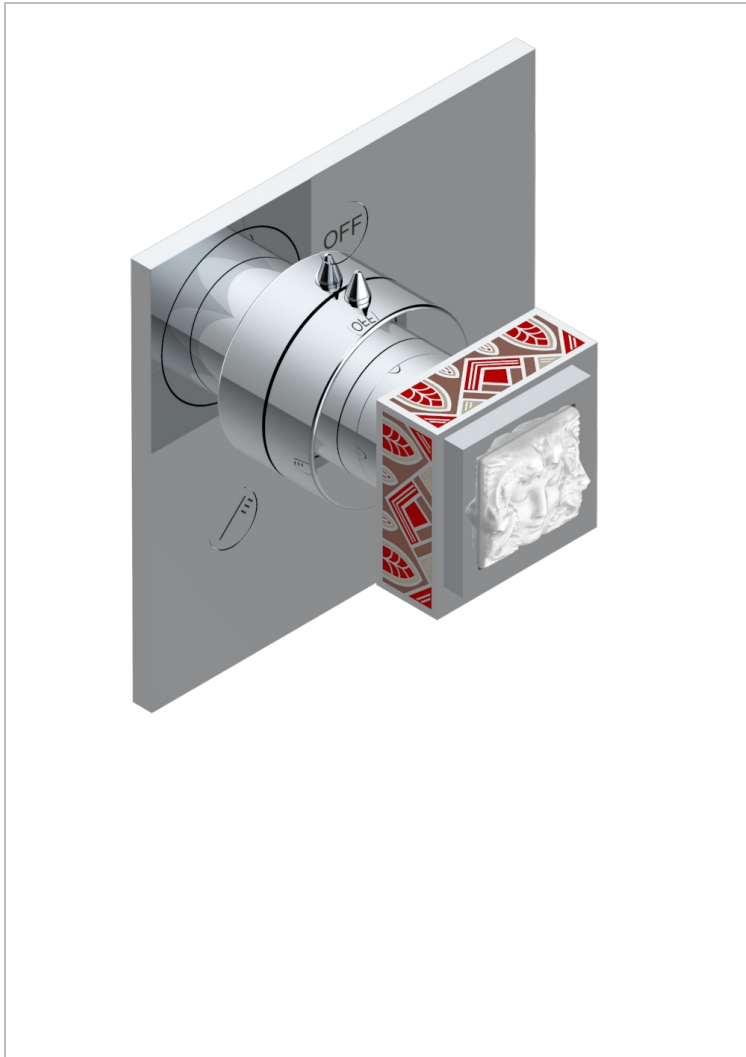

MASQUE DE FEMME SOLAIRE

A2S-48M2SB

Trim for wall mounted diverter, 2 ways - ref. 48M2 and 3 ways - ref. 49M3

CARACTERÍSTICAS

- Masque de Femme Solaire
- Trim for wall mounted diverter, 2 ways - ref. 48M2 and 3 ways - ref. 49M3

PRODUCTOS RELACIONADOS

- Ref. G00-48M2SOA Wall mounted 3-way diverter with ceramic cartridge for concealed installation- 1 inlet 3/4" and 2 outlets 1/2" without stop position, without trim
- Ref. G00-48M2SPSA Wall mounted 3-way diverter with ceramic cartridge for concealed installation, 1 inlet 3/4" and 2 outlets 1/2" with stop position, without trim
- Ref. G00-49M3SPSA Wall mounted 4-way diverter with ceramic cartridge for concealed installation- 1 inlet 3/4" and 3 outlets 1/2" with stop position, without trim

ACABADOS DISPONIBLES

Cerámica negra mate - D30
Cromo - A02
Cromo / dorado - G02
Cromo mate - C02
Dorado - F01
Dorado mate - F07

Dorado pálido - F30
Dorado pálido mate (sin barniz) - F31
Níquel - B01
Níquel mate - C01