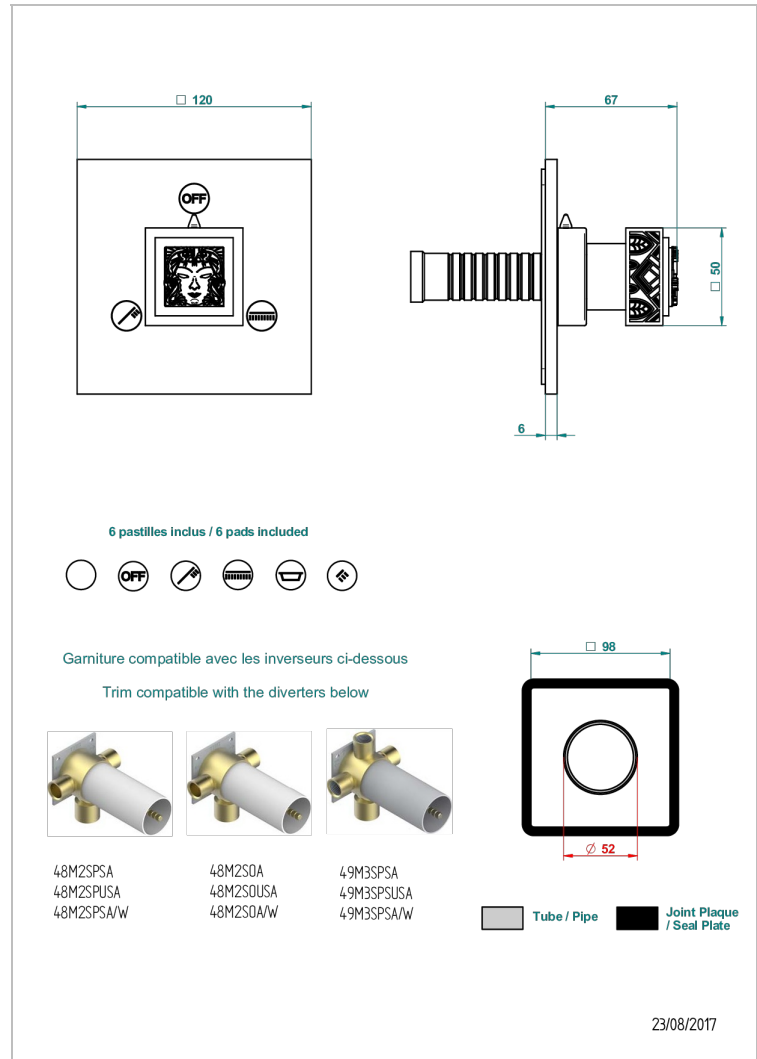

MASQUE DE FEMME SOLAIRE

A2S-48M2SB

Trim for wall mounted diverter, 2 ways - ref. 48M2 and 3 ways - ref. 49M3

CHARACTERISTIC

- Masque de Femme Solaire
- Trim for wall mounted diverter, 2 ways - ref. 48M2 and 3 ways - ref. 49M3

RELATED SKU'S

- Ref. G00-48M2SOA Wall mounted 3-way diverter with ceramic cartridge for concealed installation- 1 inlet 3/4" and 2 outlets 1/2" without stop position, without trim
- Ref. G00-48M2SPSA Wall mounted 3-way diverter with ceramic cartridge for concealed installation, 1 inlet 3/4" and 2 outlets 1/2" with stop position, without trim
- Ref. G00-49M3SPSA Wall mounted 4-way diverter with ceramic cartridge for concealed installation- 1 inlet 3/4" and 3 outlets 1/2" with stop position, without trim