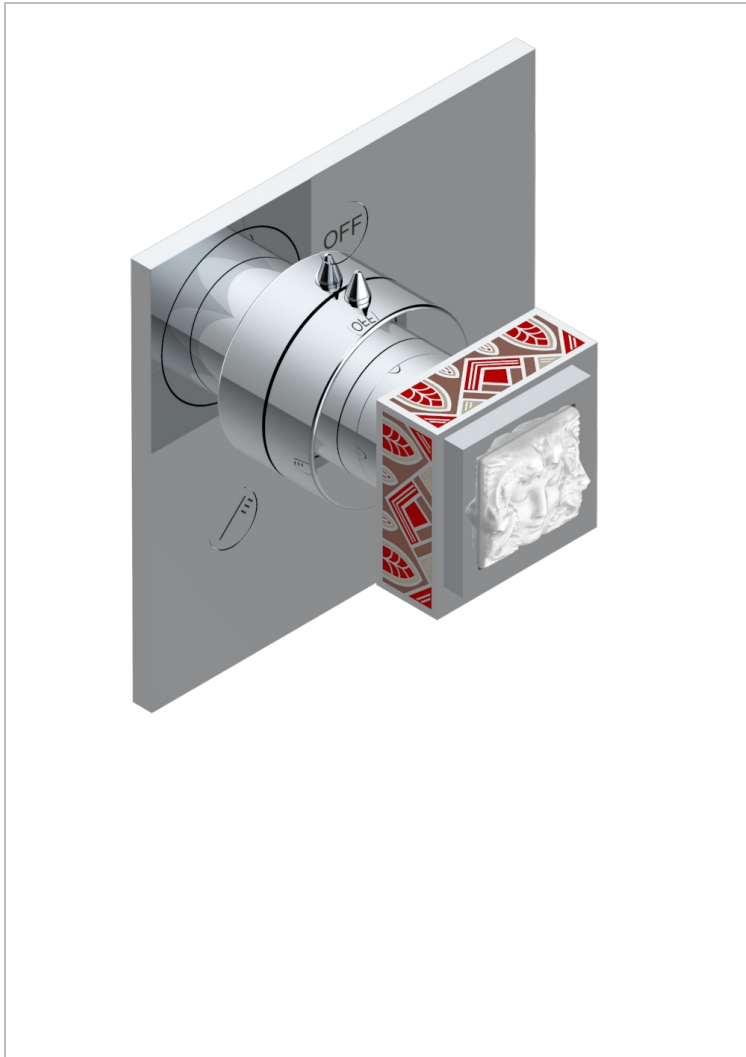

MASQUE DE FEMME SOLAIRE

A2S-48M2SB

Trim for wall mounted diverter, 2 ways - ref. 48M2 and 3 ways - ref. 49M3

THG[®]
PARIS

CARACTERÍSTICAS

- Masque de Femme Solaire
- Trim for wall mounted diverter, 2 ways - ref. 48M2 and 3 ways - ref. 49M3

PRODUCTOS RELACIONADOS

- Ref. G00-48M2SOA Wall mounted 3-way diverter with ceramic cartridge for concealed installation- 1 inlet 3/4" and 2 outlets 1/2" without stop position, without trim
- Ref. G00-48M2SPSA Wall mounted 3-way diverter with ceramic cartridge for concealed installation, 1 inlet 3/4" and 2 outlets 1/2" with stop position, without trim
- Ref. G00-49M3SPSA Wall mounted 4-way diverter with ceramic cartridge for concealed installation- 1 inlet 3/4" and 3 outlets 1/2" with stop position, without trim

ACABADOS DISPONIBLES

Cerámica negra mate - D30
Cromo - A02
Cromo / dorado - G02
Cromo mate - C02
Dorado - F01
Dorado mate - F07

Dorado pálido - F30
Dorado pálido mate (sin barniz) - F31
Níquel - B01
Níquel mate - C01