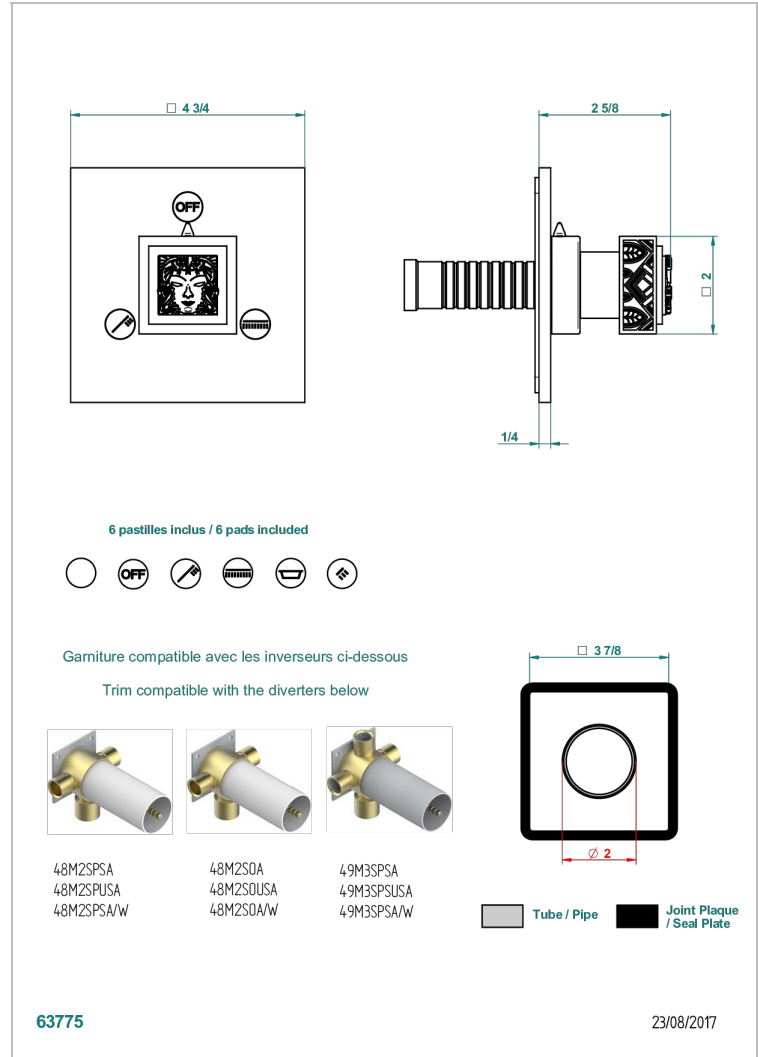

MASQUE DE FEMME SOLAIRE

A2S-48M2SB

Trim for wall mounted diverter, 2 ways - ref. 48M2 and 3 ways - ref. 49M3

THG[®]
PARIS

CARACTERÍSTICAS

- Masque de Femme Solaire
- Trim for wall mounted diverter, 2 ways - ref. 48M2 and 3 ways - ref. 49M3

PRODUCTOS RELACIONADOS

- Ref. G00-48M2SOA Wall mounted 3-way diverter with ceramic cartridge for concealed installation- 1 inlet 3/4" and 2 outlets 1/2" without stop position, without trim
- Ref. G00-48M2SPSA Wall mounted 3-way diverter with ceramic cartridge for concealed installation, 1 inlet 3/4" and 2 outlets 1/2" with stop position, without trim
- Ref. G00-49M3SPSA Wall mounted 4-way diverter with ceramic cartridge for concealed installation- 1 inlet 3/4" and 3 outlets 1/2" with stop position, without trim