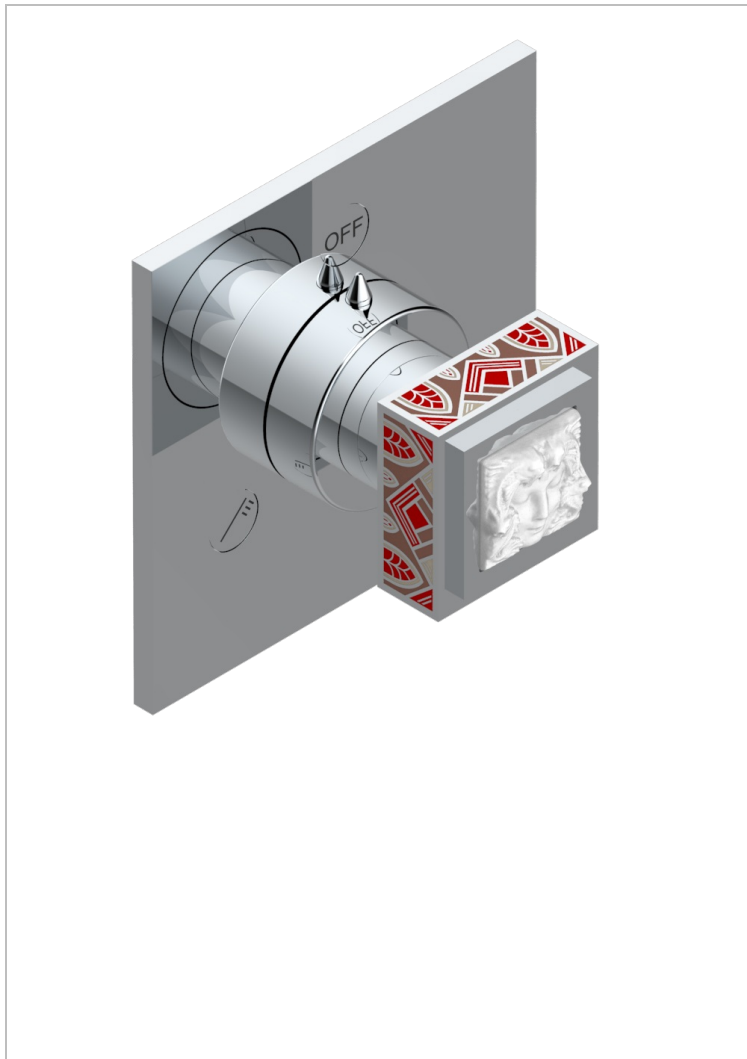

# MASQUE DE FEMME SOLAIRE

A2S-48M2SB

Trim for wall mounted diverter, 2 ways - ref. 48M2 and 3 ways - ref. 49M3

## CHARACTERISTIC

- Masque de Femme Solaire
- Trim for wall mounted diverter, 2 ways - ref. 48M2 and 3 ways - ref. 49M3

## RELATED SKU'S

- Ref. G00-48M2SOA Wall mounted 3-way diverter with ceramic cartridge for concealed installation- 1 inlet 3/4" and 2 outlets 1/2" without stop position, without trim
- Ref. G00-48M2SPSA Wall mounted 3-way diverter with ceramic cartridge for concealed installation, 1 inlet 3/4" and 2 outlets 1/2" with stop position, without trim
- Ref. G00-49M3SPSA Wall mounted 4-way diverter with ceramic cartridge for concealed installation- 1 inlet 3/4" and 3 outlets 1/2" with stop position, without trim