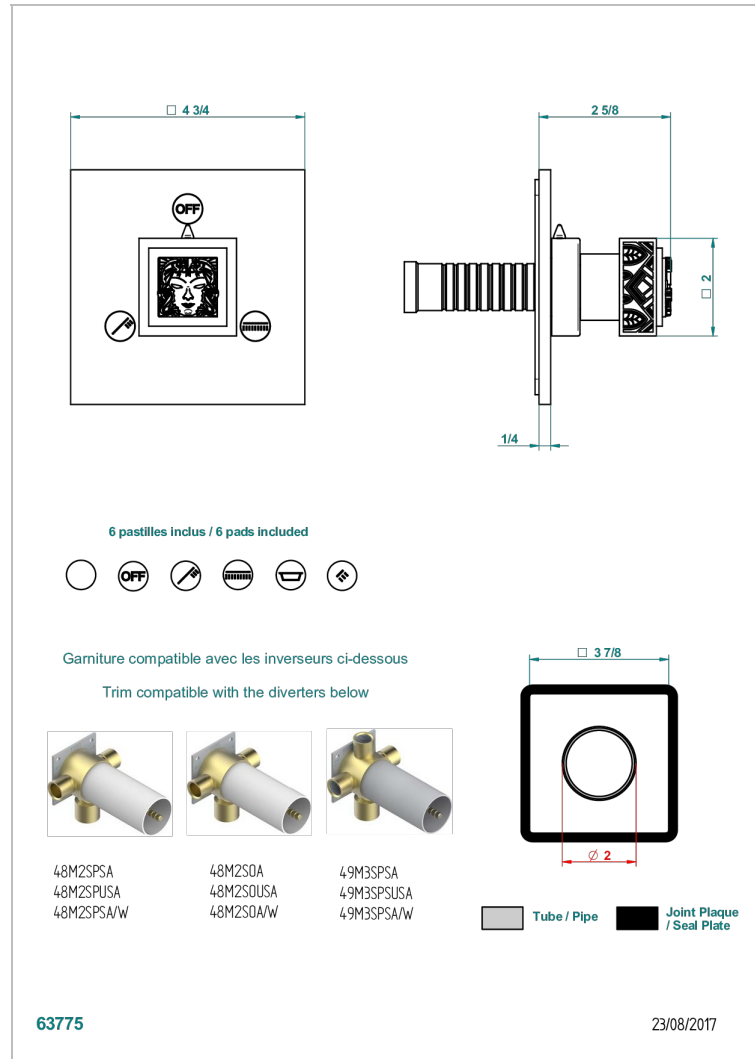

# MASQUE DE FEMME SOLAIRE

A2S-48M2SB

Trim for wall mounted diverter, 2 ways - ref. 48M2 and 3 ways - ref. 49M3

## CHARACTERISTIC

- Masque de Femme Solaire
- Trim for wall mounted diverter, 2 ways - ref. 48M2 and 3 ways - ref. 49M3

## RELATED SKU'S

- Ref. G00-48M2SOA Wall mounted 3-way diverter with ceramic cartridge for concealed installation- 1 inlet 3/4" and 2 outlets 1/2" without stop position, without trim
- Ref. G00-48M2SPSA Wall mounted 3-way diverter with ceramic cartridge for concealed installation, 1 inlet 3/4" and 2 outlets 1/2" with stop position, without trim
- Ref. G00-49M3SPSA Wall mounted 4-way diverter with ceramic cartridge for concealed installation- 1 inlet 3/4" and 3 outlets 1/2" with stop position, without trim