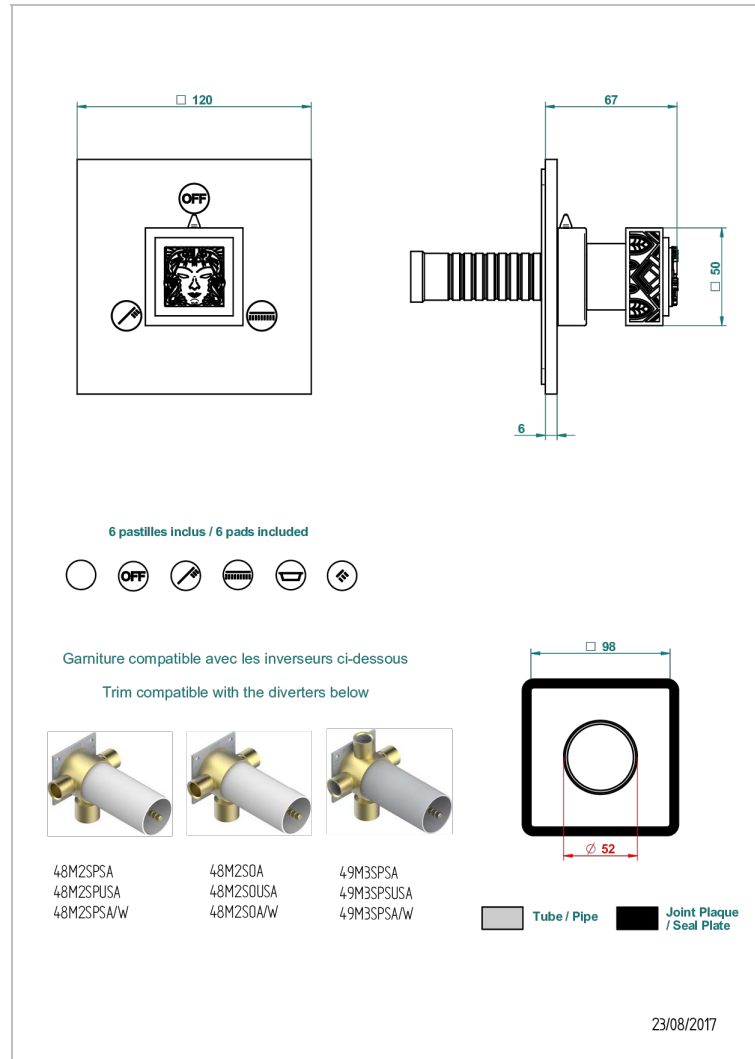

MASQUE DE FEMME SOLAIRE

A2S-48M2SB

Trim for wall mounted diverter, 2 ways - ref. 48M2 and 3 ways - ref. 49M3

CHARACTERISTIC

- Masque de Femme Solaire
- Trim for wall mounted diverter, 2 ways - ref. 48M2 and 3 ways - ref. 49M3

RELATED SKU'S

- Ref. G00-48M2SOA Wall mounted 3-way diverter with ceramic cartridge for concealed installation- 1 inlet 3/4" and 2 outlets 1/2" without stop position, without trim
- Ref. G00-48M2SPSA Wall mounted 3-way diverter with ceramic cartridge for concealed installation, 1 inlet 3/4" and 2 outlets 1/2" with stop position, without trim
- Ref. G00-49M3SPSA Wall mounted 4-way diverter with ceramic cartridge for concealed installation- 1 inlet 3/4" and 3 outlets 1/2" with stop position, without trim